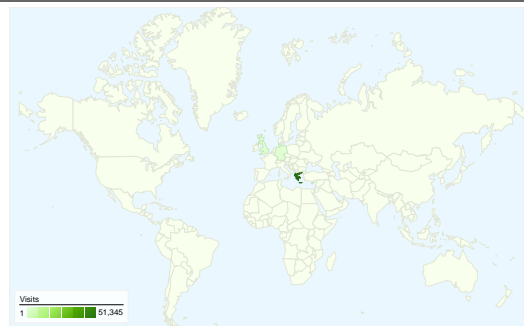

Map Overlay

Browsers and OS

Browser and OS	Visits	% visits
Firefox / Windows	22,573	41.44%
Internet Explorer / Windows	12,775	23.45%
Chrome / Windows	7,547	13.86%
Safari / Macintosh	5,577	10.24%
Firefox / Macintosh	2,461	4.52%

All Traffic Sources

Source/Medium	Visits	% visits
google / organic	35,367	64.93%
(direct) / (none)	8,956	16.44%
google.gr / referral	2,573	4.72%
vcdc.gr / referral	1,721	3.16%
twitter.com / referral	1,056	1.94%