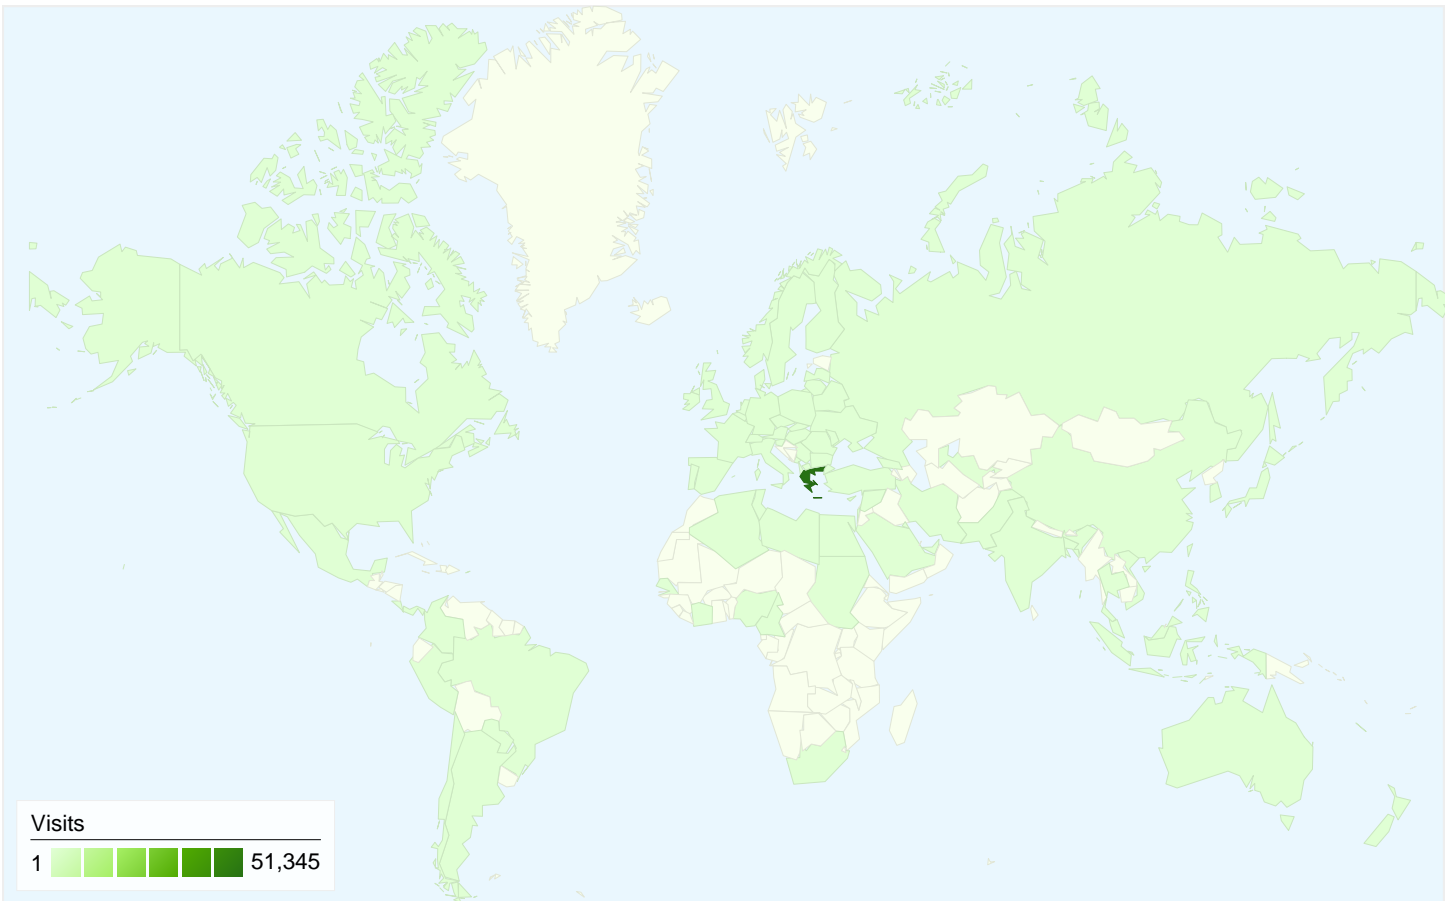

**36,255 people visited this site**

**54,467 Visits**

**36,255 Absolute Unique Visitors**

**159,200 Pageviews**

**2.92 Average Pageviews**

**00:03:28 Time on Site**

**65.53% Bounce Rate**

**58.54% New Visits**

54,467 visits came from 87 countries/territories

Site Usage

| Country/Territory   | Visits   | Pages/Visit  | Avg. Time on Site   | % New Visits   | Bounce Rate |
|---|--|--|---|--|-------------|
| <b>Visits</b><br><b>54,467</b><br>% of Site Total:<br>100.00% | <b>Pages/Visit</b><br><b>2.92</b><br>Site Avg:<br>2.92 (0.00%) | <b>Avg. Time on Site</b><br><b>00:03:28</b><br>Site Avg:<br>00:03:28 (0.00%) | <b>% New Visits</b><br><b>58.62%</b><br>Site Avg:<br>58.54% (0.14%) | <b>Bounce Rate</b><br><b>65.53%</b><br>Site Avg:<br>65.53% (0.00%) |             |
| Greece  | 51,345   | 2.92   | 00:03:31  | 58.22%   | 65.59%      |
| Cyprus  | 762  | 2.44   | 00:01:46  | 69.42%   | 77.03%      |
| (not set)   | 485  | 2.73   | 00:02:43  | 64.74%   | 64.74%      |
| Germany   | 315  | 3.54   | 00:04:33  | 44.13%   | 58.73%      |
| United Kingdom  | 299  | 5.04   | 00:06:20  | 55.52%   | 54.18%      |
| United States   | 186  | 2.05   | 00:02:46  | 76.34%   | 67.20%      |
| Denmark   | 155  | 7.30   | 00:03:44  | 73.55%   | 8.39%       |
| Spain   | 87   | 2.31   | 00:03:06  | 31.03%   | 67.82%      |
| Netherlands   | 72   | 2.81   | 00:01:51  | 56.94%   | 38.89%      |

## All traffic sources sent 54,467 visits via 251 sources and mediums

## 54,467 visits used 54 browser and OS combinations