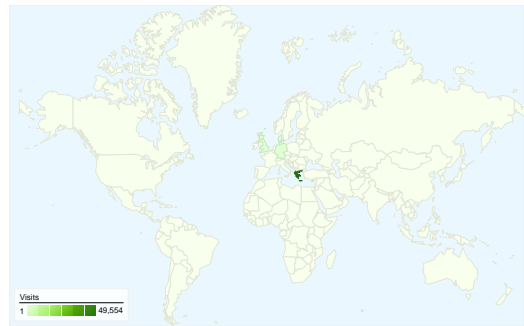

Site Usage

52,174 Visits

65.71% Bounce Rate

146,687 Pageviews

00:03:11 Avg. Time on Site

2.81 Pages/Visit

57.73% % New Visits

Visitors Overview

Visitors
34,530

Map Overlay

Browsers and OS

Browser and OS	Visits	% visits
Firefox / Windows	20,508	39.31%
Internet Explorer / Windows	12,127	23.24%
Chrome / Windows	7,875	15.09%
Safari / Macintosh	5,885	11.28%
Firefox / Macintosh	2,458	4.71%

52,174 visits came from 81 countries/territories

Site Usage

Country/Territory	Visits	Pages/Visit	Avg. Time on Site	% New Visits	Bounce Rate
Visits 52,174 % of Site Total: 100.00%	Pages/Visit 2.81 Site Avg: 2.81 (0.00%)	Avg. Time on Site 00:03:11 Site Avg: 00:03:11 (0.00%)	% New Visits 57.80% Site Avg: 57.73% (0.11%)	Bounce Rate 65.71% Site Avg: 65.71% (0.00%)	
Greece	49,554	2.80	00:03:11	57.75%	65.92%
Cyprus	753	2.22	00:01:48	64.94%	74.10%
United Kingdom	400	3.72	00:03:54	40.75%	50.75%
Germany	203	3.88	00:04:48	62.07%	56.65%
Denmark	199	7.02	00:03:33	56.78%	5.53%
(not set)	167	3.71	00:10:01	20.96%	62.87%
United States	108	2.70	00:01:45	68.52%	56.48%
Spain	90	1.83	00:01:38	27.78%	84.44%
Netherlands	77	2.53	00:00:56	44.16%	41.56%