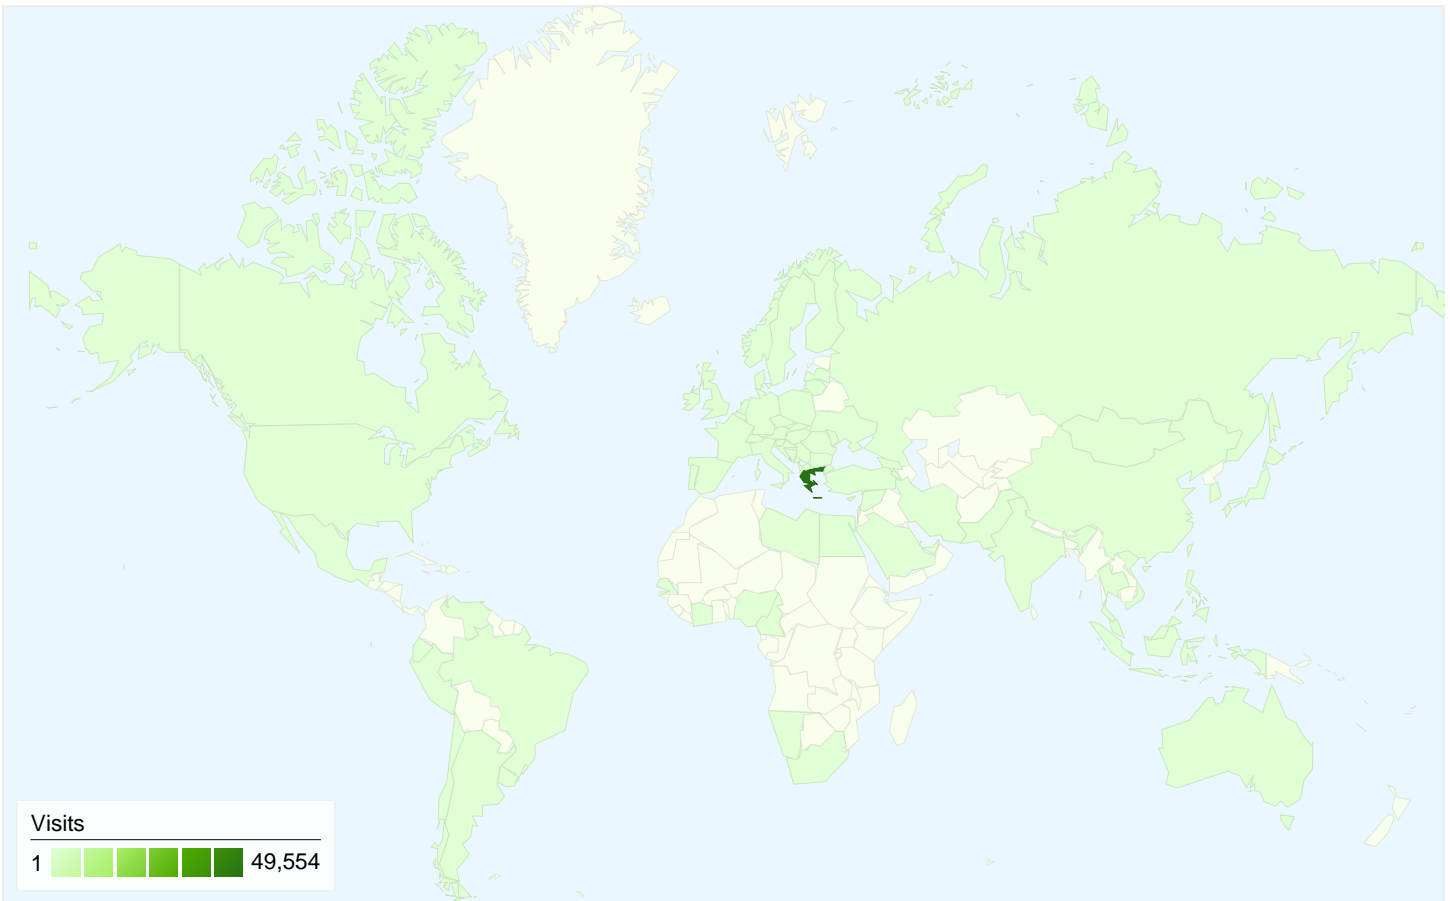

Flash Versions		
Flash Version	Visits	% visits
10.1 r102	18,227	34.94%
10.2 r152	6,390	12.25%
10.2 r154	5,450	10.45%
(not set)	3,017	5.78%
10.0 r45	2,974	5.70%

34,530 people visited this site

52,174 Visits

52,174 visits came from 81 countries/territories

Site Usage

Country/Territory	Visits	Pages/Visit	Avg. Time on Site	% New Visits	Bounce Rate
Visits 52,174 % of Site Total: 100.00%	Pages/Visit 2.81 Site Avg: 2.81 (0.00%)	Avg. Time on Site 00:03:11 Site Avg: 00:03:11 (0.00%)	% New Visits 57.80% Site Avg: 57.73% (0.11%)	Bounce Rate 65.71% Site Avg: 65.71% (0.00%)	
Greece	49,554	2.80	00:03:11	57.75%	65.92%
Cyprus	753	2.22	00:01:48	64.94%	74.10%
United Kingdom	400	3.72	00:03:54	40.75%	50.75%
Germany	203	3.88	00:04:48	62.07%	56.65%
Denmark	199	7.02	00:03:33	56.78%	5.53%
(not set)	167	3.71	00:10:01	20.96%	62.87%
United States	108	2.70	00:01:45	68.52%	56.48%
Spain	90	1.83	00:01:38	27.78%	84.44%
Netherlands	77	2.53	00:00:56	44.16%	41.56%