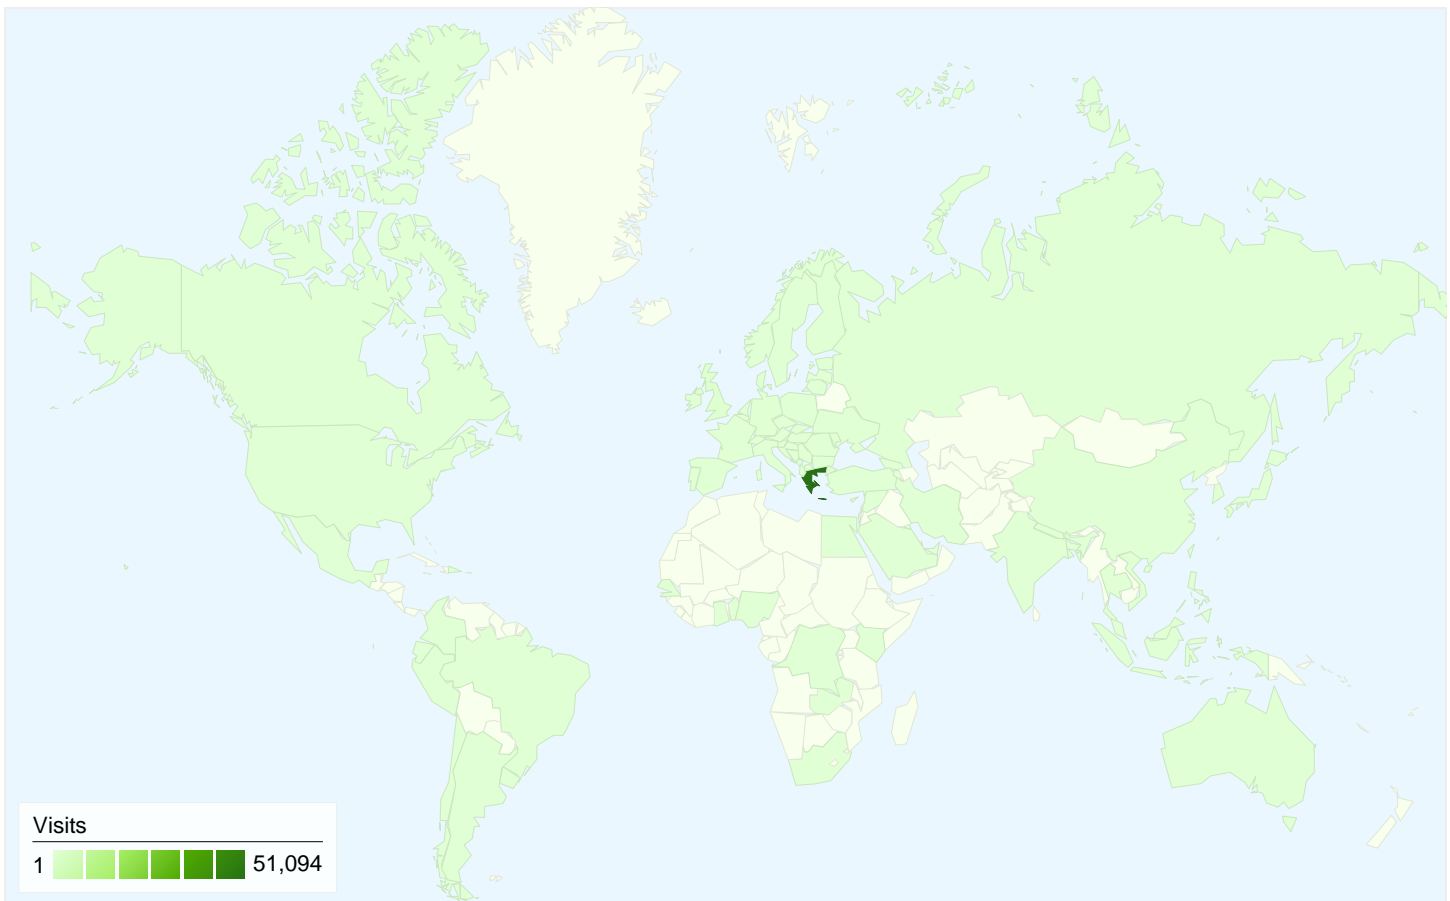

36,303 Absolute Unique Visitors

152,960 Pageviews

2.84 Average Pageviews

00:02:52 Time on Site

66.69% Bounce Rate

59.10% New Visits

Technical Profile

Browser	Visits	% visits	Connection Speed	Visits	% visits
Firefox	24,345	45.20%	Unknown	53,861	100.00%
Internet Explorer	12,239	22.72%			
Chrome	9,639	17.90%			
Safari	6,302	11.70%			
Opera	923	1.71%			

53,861 visits came from 85 countries/territories

Site Usage

Country/Territory	Visits	Pages/Visit	Avg. Time on Site	% New Visits	Bounce Rate
Visits 53,861 % of Site Total: 100.00%	Pages/Visit 2.84 Site Avg: 2.84 (0.00%)	Avg. Time on Site 00:02:52 Site Avg: 00:02:52 (0.00%)	% New Visits 59.15% Site Avg: 59.10% (0.08%)	Bounce Rate 66.69% Site Avg: 66.69% (0.00%)	
Greece	51,094	2.84	00:02:54	59.07%	66.97%
Cyprus	746	2.19	00:01:24	70.91%	77.88%
United Kingdom	643	3.82	00:03:20	30.33%	38.41%
Germany	219	4.14	00:04:30	67.58%	57.99%
Denmark	154	6.95	00:04:00	48.70%	6.49%
(not set)	110	1.41	00:01:01	61.82%	81.82%
Spain	103	2.85	00:02:06	33.01%	55.34%
United States	99	1.30	00:00:34	96.97%	81.82%
France	61	1.23	00:00:28	88.52%	86.89%