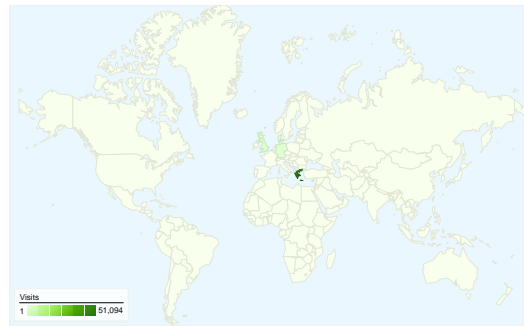

Site Usage

53,861 Visits

66.69% Bounce Rate

152,960 Pageviews

00:02:52 Avg. Time on Site

2.84 Pages/Visit

59.10% % New Visits

Visitors Overview

Visitors
36,303

Map Overlay

Browsers and OS

Browser and OS	Visits	% visits
Firefox / Windows	21,526	39.97%
Internet Explorer / Windows	12,236	22.72%
Chrome / Windows	8,615	15.99%
Safari / Macintosh	5,671	10.53%
Firefox / Macintosh	2,354	4.37%

53,861 visits came from 85 countries/territories

Site Usage

Country/Territory	Visits	Pages/Visit	Avg. Time on Site	% New Visits	Bounce Rate
Visits 53,861 % of Site Total: 100.00%	Pages/Visit 2.84 Site Avg: 2.84 (0.00%)	Avg. Time on Site 00:02:52 Site Avg: 00:02:52 (0.00%)	% New Visits 59.15% Site Avg: 59.10% (0.08%)	Bounce Rate 66.69% Site Avg: 66.69% (0.00%)	
Greece	51,094	2.84	00:02:54	59.07%	66.97%
Cyprus	746	2.19	00:01:24	70.91%	77.88%
United Kingdom	643	3.82	00:03:20	30.33%	38.41%
Germany	219	4.14	00:04:30	67.58%	57.99%
Denmark	154	6.95	00:04:00	48.70%	6.49%
(not set)	110	1.41	00:01:01	61.82%	81.82%
Spain	103	2.85	00:02:06	33.01%	55.34%
United States	99	1.30	00:00:34	96.97%	81.82%
France	61	1.23	00:00:28	88.52%	86.89%