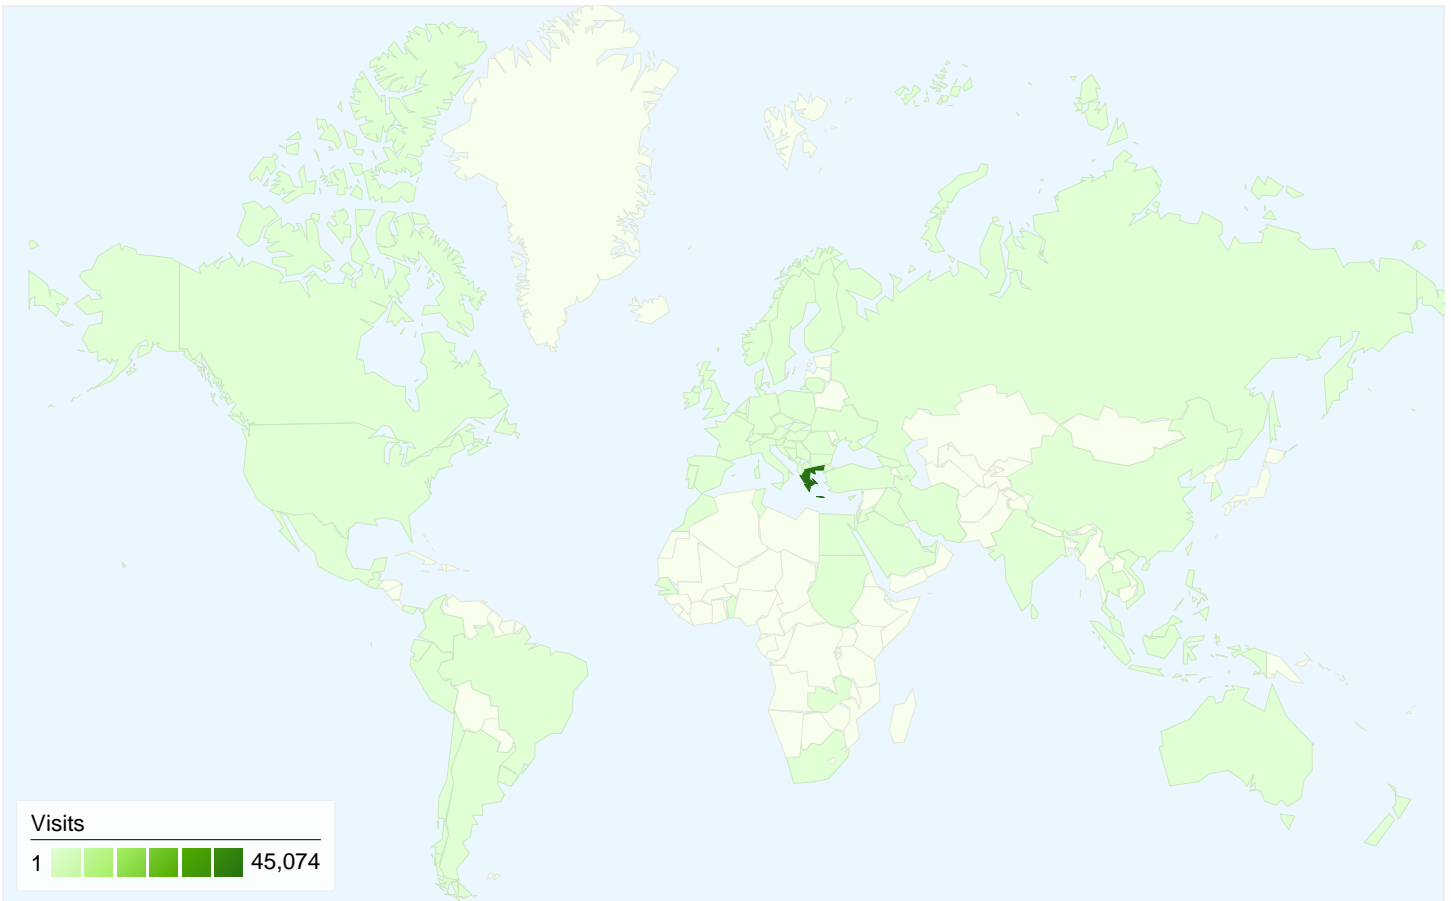

Flash Versions		
Flash Version	Visits	% visits
10.2 r153	10,673	22.48%
10.2 r154	8,451	17.80%
10.2 r152	6,457	13.60%
10.1 r102	5,682	11.97%
10.2 r159	2,879	6.06%

31,902 people visited this site

 **47,480** Visits

 **31,902** Absolute Unique Visitors

 **137,078** Pageviews

 **2.89** Average Pageviews

 **00:02:54** Time on Site

 **66.42%** Bounce Rate

 **58.85%** New Visits

Technical Profile

Browser	Visits	% visits	Connection Speed	Visits	% visits
Firefox	21,570	45.43%	Unknown	47,480	100.00%
Internet Explorer	10,361	21.82%			
Chrome	8,802	18.54%			
Safari	5,546	11.68%			
Opera	867	1.83%			

47,480 visits came from 83 countries/territories

Site Usage

Country/Territory	Visits	Pages/Visit	Avg. Time on Site	% New Visits	Bounce Rate
Visits 47,480 % of Site Total: 100.00%	Pages/Visit 2.89 Site Avg: 2.89 (0.00%)	Avg. Time on Site 00:02:54 Site Avg: 00:02:54 (0.00%)	% New Visits 58.91% Site Avg: 58.85% (0.10%)	Bounce Rate 66.42% Site Avg: 66.42% (0.00%)	
Greece	45,074	2.89	00:02:56	58.71%	66.55%
Cyprus	781	1.91	00:01:09	67.22%	79.13%
United Kingdom	372	3.33	00:03:45	33.06%	45.97%
Germany	246	5.58	00:06:34	60.57%	45.93%
Denmark	148	7.55	00:04:22	50.68%	4.05%
United States	103	1.90	00:01:08	84.47%	74.76%
(not set)	82	1.65	00:01:01	76.83%	74.39%
Spain	75	1.89	00:01:13	29.33%	57.33%
Italy	51	2.06	00:01:26	82.35%	76.47%