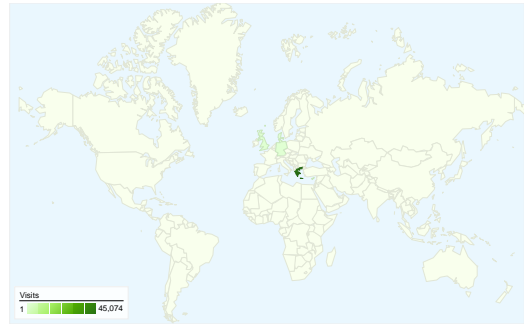

Site Usage

47,480 Visits

66.42% Bounce Rate

137,078 Pageviews

00:02:54 Avg. Time on Site

2.89 Pages/Visit

58.85% % New Visits

Visitors Overview

Visitors
31,902

Map Overlay

Browsers and OS

Browser and OS	Visits	% visits
Firefox / Windows	19,151	40.33%
Internet Explorer / Windows	10,359	21.82%
Chrome / Windows	7,979	16.80%
Safari / Macintosh	4,847	10.21%
Firefox / Macintosh	2,023	4.26%

47,480 visits came from 83 countries/territories

Site Usage

Country/Territory	Visits	Pages/Visit	Avg. Time on Site	% New Visits	Bounce Rate
Visits 47,480 % of Site Total: 100.00%	Pages/Visit 2.89 Site Avg: 2.89 (0.00%)	Avg. Time on Site 00:02:54 Site Avg: 00:02:54 (0.00%)	% New Visits 58.91% Site Avg: 58.85% (0.10%)	Bounce Rate 66.42% Site Avg: 66.42% (0.00%)	
Greece	45,074	2.89	00:02:56	58.71%	66.55%
Cyprus	781	1.91	00:01:09	67.22%	79.13%
United Kingdom	372	3.33	00:03:45	33.06%	45.97%
Germany	246	5.58	00:06:34	60.57%	45.93%
Denmark	148	7.55	00:04:22	50.68%	4.05%
United States	103	1.90	00:01:08	84.47%	74.76%
(not set)	82	1.65	00:01:01	76.83%	74.39%
Spain	75	1.89	00:01:13	29.33%	57.33%
Italy	51	2.06	00:01:26	82.35%	76.47%