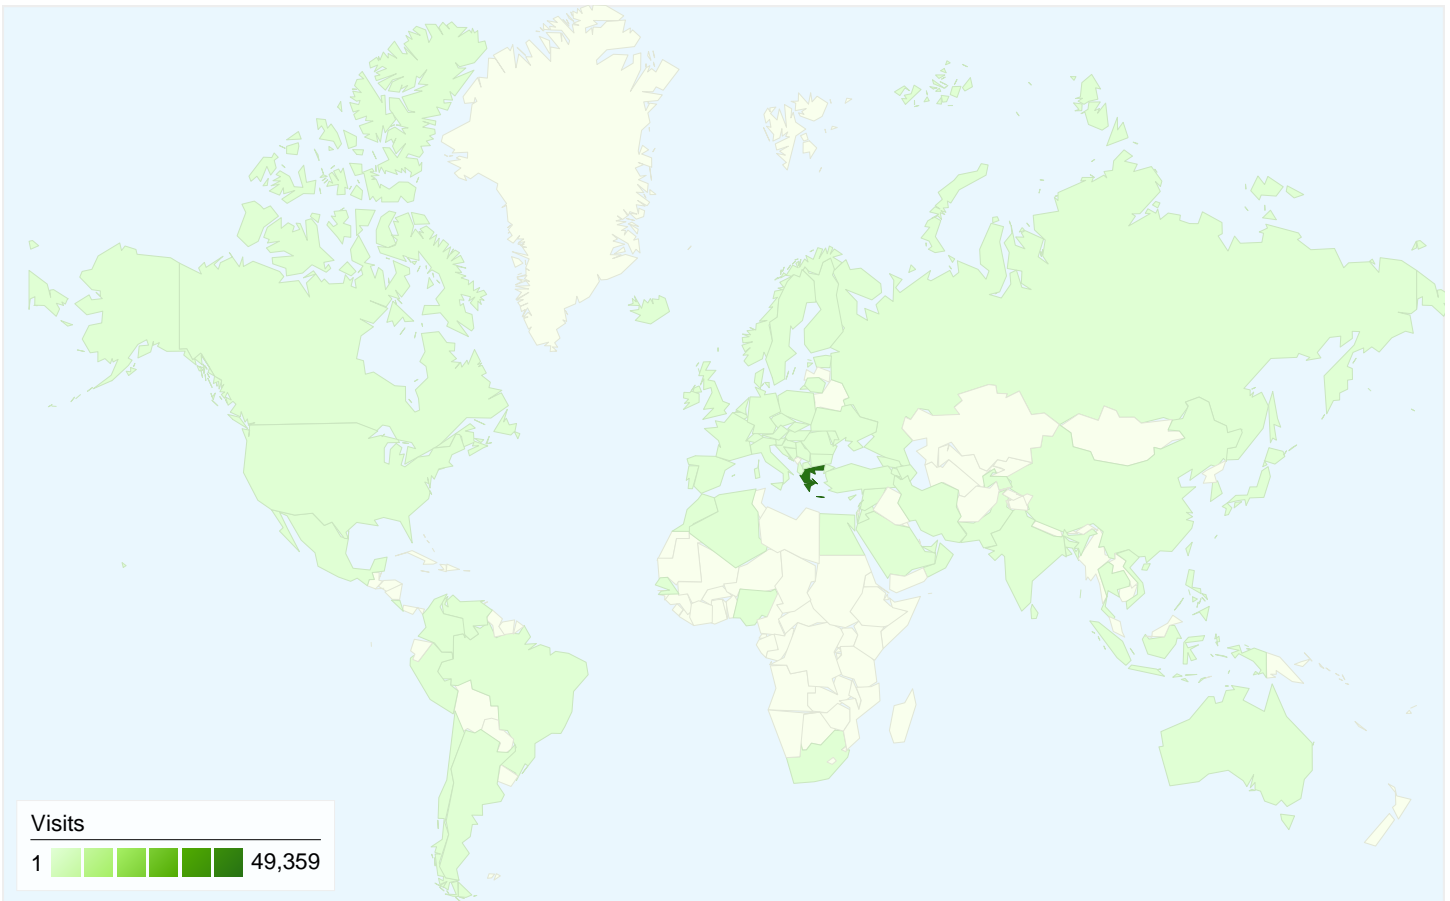

Flash Versions		
Flash Version	Visits	% visits
10.2 r159	10,521	20.24%
10.3 r181	9,810	18.87%
10.1 r102	5,369	10.33%
10.2 r154	4,968	9.56%
10.2 r152	4,201	8.08%

34,623 people visited this site

51,975 Visits

34,623 Absolute Unique Visitors

160,471 Pageviews

3.09 Average Pageviews

00:03:07 Time on Site

65.69% Bounce Rate

58.71% New Visits

Technical Profile

Browser	Visits	% visits	Connection Speed	Visits	% visits
Firefox	23,819	45.83%	Unknown	51,975	100.00%
Internet Explorer	10,781	20.74%			
Chrome	9,999	19.24%			
Safari	5,953	11.45%			
Opera	990	1.90%			

51,975 visits came from 84 countries/territories

Site Usage

Country/Territory	Visits	Pages/Visit	Avg. Time on Site	% New Visits	Bounce Rate
Visits 51,975 % of Site Total: 100.00%	Pages/Visit 3.09 Site Avg: 3.09 (0.00%)	Avg. Time on Site 00:03:07 Site Avg: 00:03:07 (0.00%)	% New Visits 58.81% Site Avg: 58.71% (0.16%)	Bounce Rate 65.69% Site Avg: 65.69% (0.00%)	
Greece	49,359	3.04	00:03:06	58.50%	65.88%
Cyprus	830	2.42	00:01:51	68.67%	77.23%
United Kingdom	346	7.04	00:03:28	36.71%	40.75%
Germany	262	7.79	00:08:52	48.85%	40.84%
Denmark	178	9.28	00:07:54	55.06%	6.74%
United States	136	2.29	00:02:08	81.62%	64.71%
(not set)	129	1.62	00:00:51	82.95%	84.50%
Italy	53	4.96	00:06:46	73.58%	69.81%
France	50	2.74	00:03:06	84.00%	60.00%