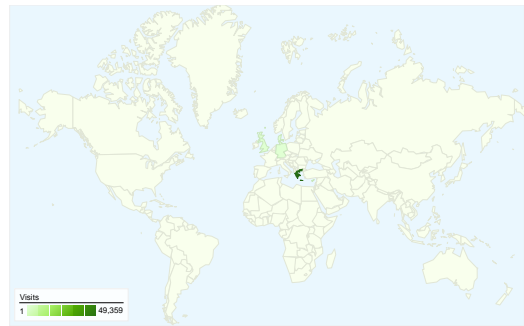

Site Usage

51,975 Visits

65.69% Bounce Rate

160,471 Pageviews

00:03:07 Avg. Time on Site

3.09 Pages/Visit

58.71% % New Visits

Visitors Overview

Visitors
34,623

Map Overlay

Browsers and OS

Browser and OS	Visits	% visits
Firefox / Windows	21,295	40.97%
Internet Explorer / Windows	10,777	20.73%
Chrome / Windows	9,101	17.51%
Safari / Macintosh	5,179	9.96%
Firefox / Macintosh	2,169	4.17%

All Traffic Sources

Source/Medium	Visits	% visits
google / organic	33,377	64.22%
(direct) / (none)	9,147	17.60%
google.gr / referral	2,709	5.21%
vcdc.gr / referral	1,804	3.47%
twitter.com / referral	817	1.57%

51,975 visits came from 84 countries/territories

Site Usage

Country/Territory	Visits	Pages/Visit	Avg. Time on Site	% New Visits	Bounce Rate
Visits 51,975 % of Site Total: 100.00%	Pages/Visit 3.09 Site Avg: 3.09 (0.00%)	Avg. Time on Site 00:03:07 Site Avg: 00:03:07 (0.00%)	% New Visits 58.81% Site Avg: 58.71% (0.16%)	Bounce Rate 65.69% Site Avg: 65.69% (0.00%)	
Greece	49,359	3.04	00:03:06	58.50%	65.88%
Cyprus	830	2.42	00:01:51	68.67%	77.23%
United Kingdom	346	7.04	00:03:28	36.71%	40.75%
Germany	262	7.79	00:08:52	48.85%	40.84%
Denmark	178	9.28	00:07:54	55.06%	6.74%
United States	136	2.29	00:02:08	81.62%	64.71%
(not set)	129	1.62	00:00:51	82.95%	84.50%
Italy	53	4.96	00:06:46	73.58%	69.81%
France	50	2.74	00:03:06	84.00%	60.00%