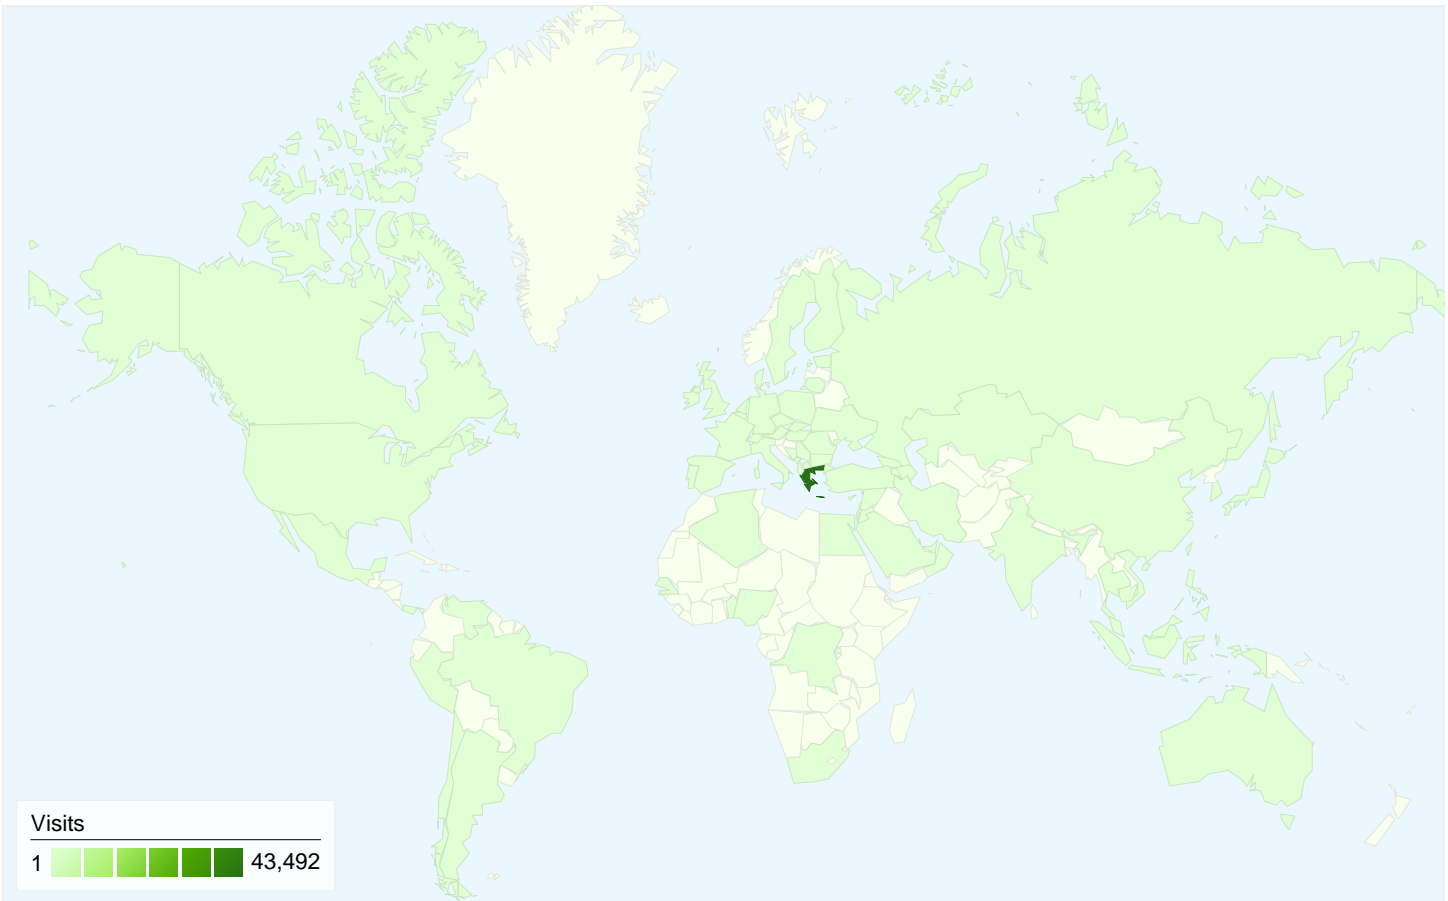

## 30,145 people visited this site

45,604 Visits

30,145 Absolute Unique Visitors

138,184 Pageviews

3.03 Average Pageviews

00:03:13 Time on Site

66.33% Bounce Rate

58.05% New Visits

## 45,604 visits came from 77 countries/territories

## All traffic sources sent 45,604 visits via 191 sources and mediums

## 45,604 visits used 57 browser and OS combinations