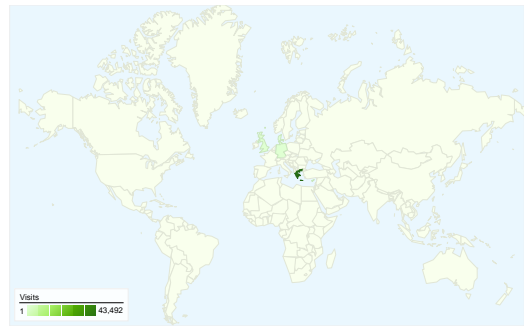

**Site Usage**

**45,604** Visits

**66.33%** Bounce Rate

**138,184** Pageviews

**00:03:13** Avg. Time on Site

**3.03** Pages/Visit

**58.05%** % New Visits

**Visitors Overview**

**Visitors**  
**30,145**

**Map Overlay**

**Browsers and OS**

Browser and OS	Visits	% visits
Firefox / Windows	17,978	39.42%
Internet Explorer / Windows	9,326	20.45%
Chrome / Windows	8,391	18.40%
Safari / Macintosh	4,538	9.95%
Firefox / Macintosh	1,861	4.08%

## 45,604 visits came from 77 countries/territories

## All traffic sources sent 45,604 visits via 191 sources and mediums