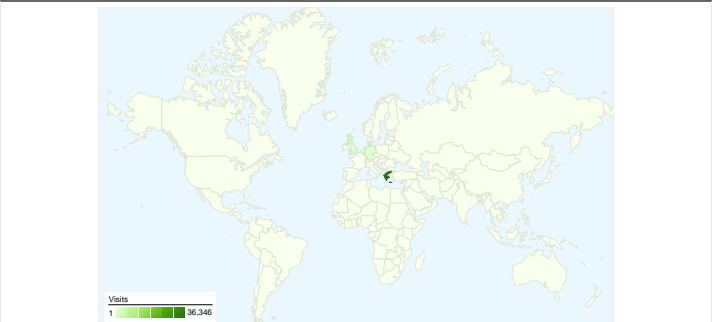

**Site Usage**

**38,833** Visits

**65.27%** Bounce Rate

**120,662** Pageviews

**00:03:07** Avg. Time on Site

**3.11** Pages/Visit

**56.90%** % New Visits

**Visitors Overview**

**Map Overlay**

**Browsers and OS**

Browser and OS	Visits	% visits
Firefox / Windows	15,009	38.65%
Internet Explorer / Windows	7,704	19.84%
Chrome / Windows	7,265	18.71%
Safari / Macintosh	3,906	10.06%
Firefox / Macintosh	1,811	4.66%

## 38,833 visits came from 81 countries/territories

## All traffic sources sent 38,833 visits via 197 sources and mediums