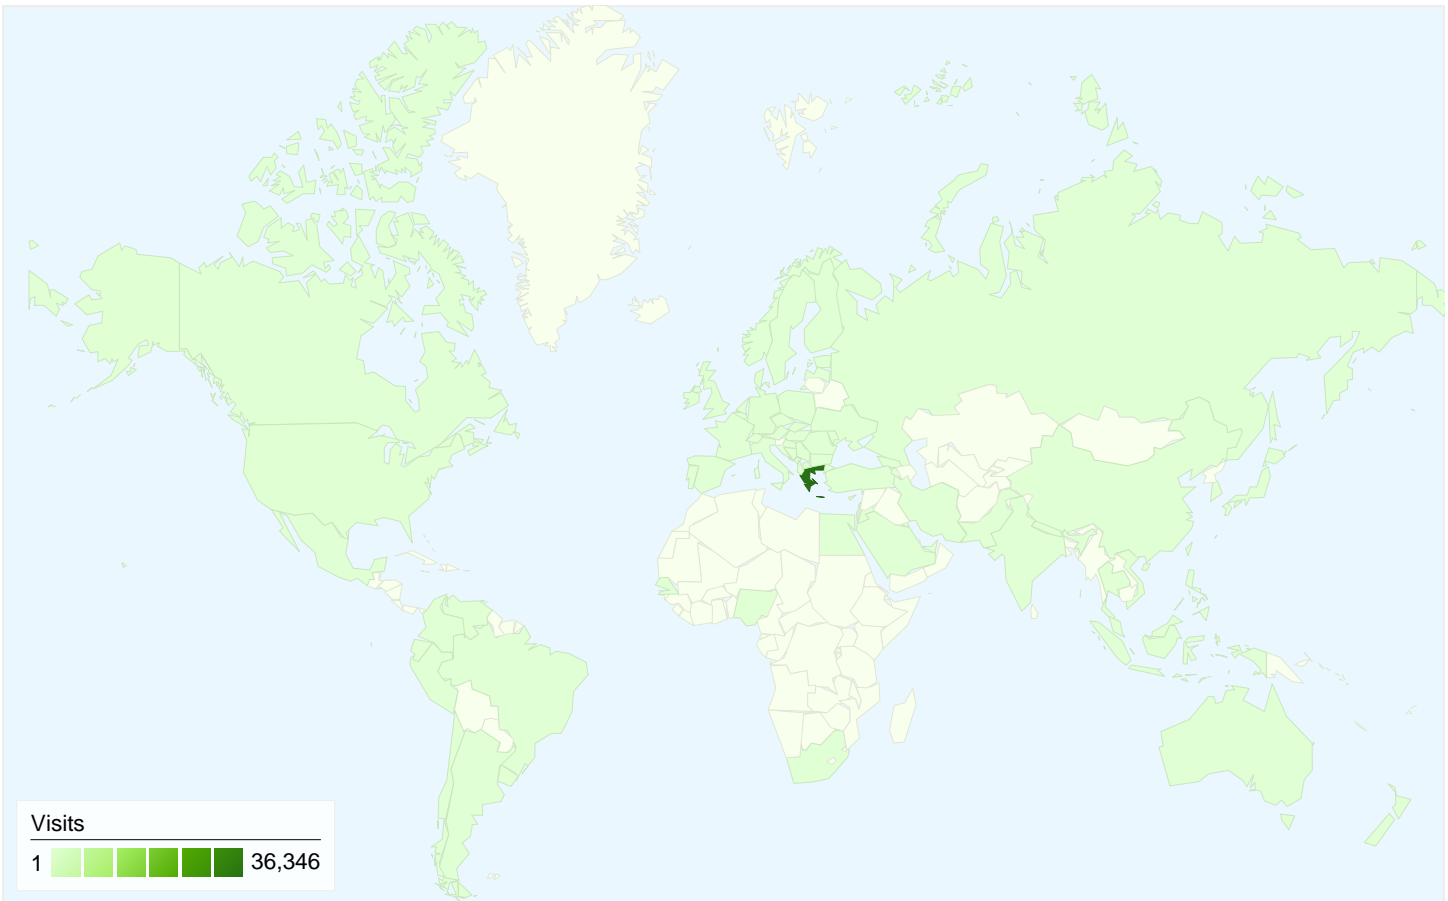

## 25,316 people visited this site

38,833 Visits

25,316 Absolute Unique Visitors

120,662 Pageviews

3.11 Average Pageviews

00:03:07 Time on Site

65.27% Bounce Rate

56.90% New Visits

## 38,833 visits came from 81 countries/territories

## All traffic sources sent 38,833 visits via 197 sources and mediums

## 38,833 visits used 51 browser and OS combinations