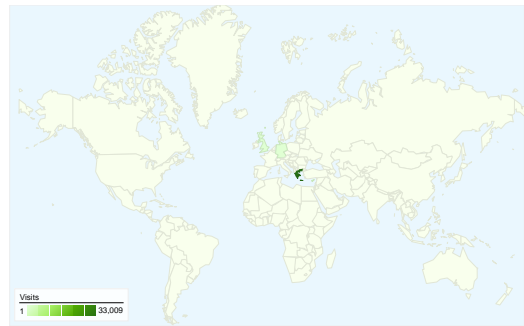

Site Usage

34,928 Visits

69.79% Bounce Rate

97,397 Pageviews

00:02:27 Avg. Time on Site

2.79 Pages/Visit

61.07% % New Visits

Visitors Overview

Visitors
24,204

Map Overlay

Browsers and OS

Browser and OS	Visits	% visits
Firefox / Windows	13,655	39.09%
Chrome / Windows	7,005	20.06%
Internet Explorer / Windows	6,948	19.89%
Safari / Macintosh	3,140	8.99%
Firefox / Macintosh	1,195	3.42%

34,928 visits came from 76 countries/territories

Site Usage

Country/Territory	Visits	Pages/Visit	Avg. Time on Site	% New Visits	Bounce Rate
Visits 34,928 % of Site Total: 100.00%	Pages/Visit 2.79 Site Avg: 2.79 (0.00%)	Avg. Time on Site 00:02:27 Site Avg: 00:02:27 (0.00%)	% New Visits 60.81% Site Avg: 61.07% (-0.42%)	Bounce Rate 69.79% Site Avg: 69.79% (0.00%)	
Greece	33,009	2.79	00:02:29	60.71%	69.97%
Cyprus	599	2.46	00:01:43	65.28%	77.63%
United Kingdom	190	2.97	00:02:03	42.11%	48.42%
Germany	182	5.08	00:05:54	48.35%	46.70%
(not set)	160	2.01	00:02:09	58.75%	70.00%
Spain	107	2.54	00:02:58	10.28%	71.96%
Denmark	107	7.04	00:01:45	68.22%	7.48%
United States	78	1.96	00:01:34	79.49%	75.64%
Canada	32	3.62	00:02:02	37.50%	37.50%