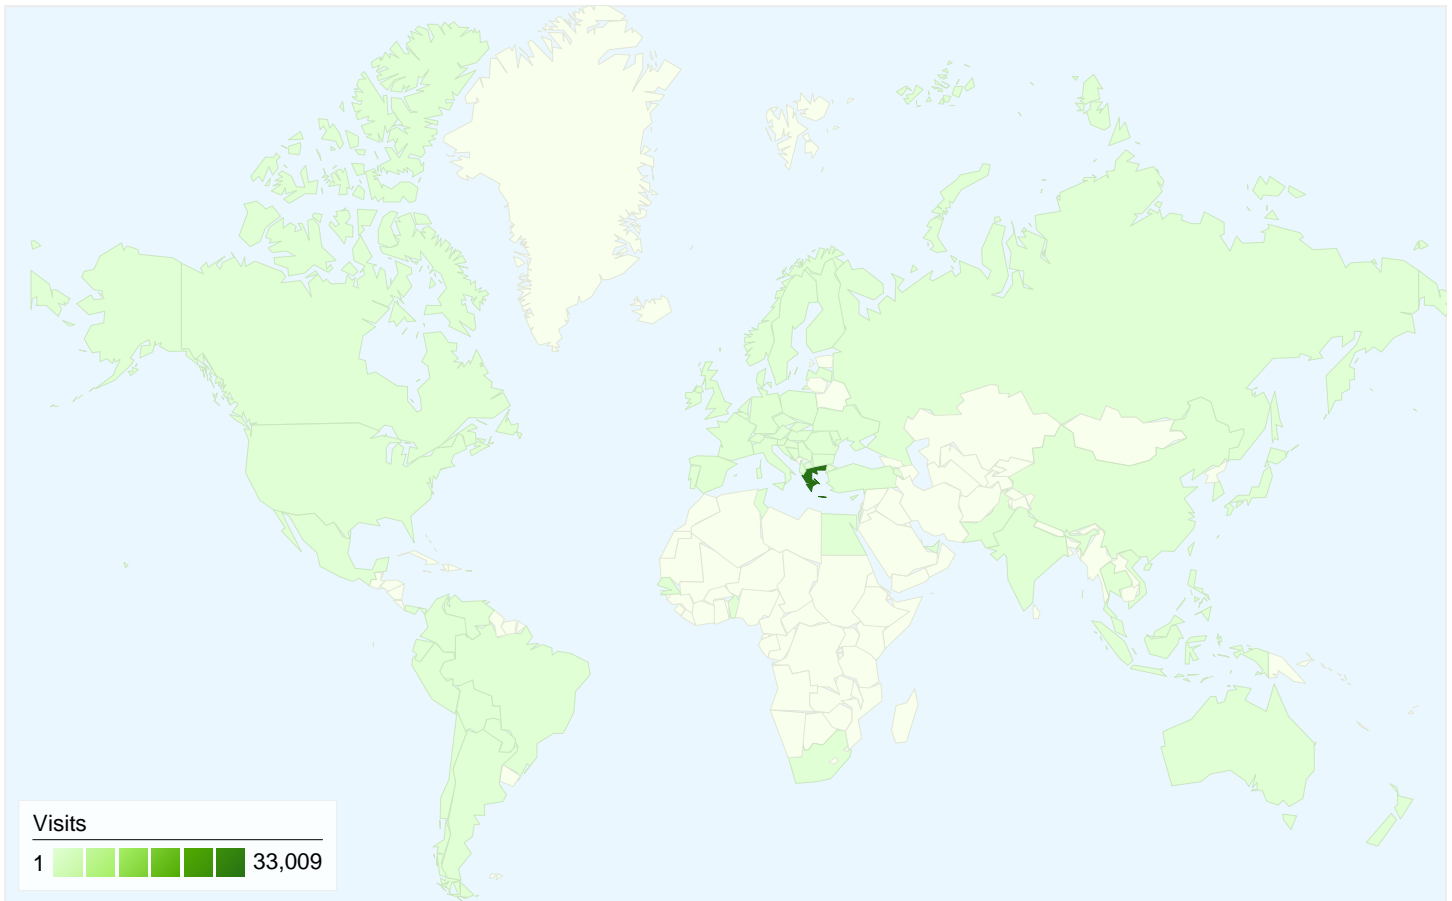

Flash Versions		
Flash Version	Visits	% visits
10.3 r181	11,189	32.03%
10.3 r183	10,333	29.58%
10.1 r102	2,616	7.49%
(not set)	2,179	6.24%
10.2 r152	1,366	3.91%

24,204 people visited this site

34,928 Visits

24,204 Absolute Unique Visitors

97,397 Pageviews

2.79 Average Pageviews

00:02:27 Time on Site

69.79% Bounce Rate

61.07% New Visits

Technical Profile

Browser	Visits	% visits
Firefox	15,099	43.23%
Chrome	7,689	22.01%
Internet Explorer	6,953	19.91%
Safari	3,851	11.03%
Opera	908	2.60%

34,928 visits came from 76 countries/territories

Site Usage

Country/Territory	Visits	Pages/Visit	Avg. Time on Site	% New Visits	Bounce Rate
Visits 34,928 % of Site Total: 100.00%	Pages/Visit 2.79 Site Avg: 2.79 (0.00%)	Avg. Time on Site 00:02:27 Site Avg: 00:02:27 (0.00%)	% New Visits 60.81% Site Avg: 61.07% (-0.42%)	Bounce Rate 69.79% Site Avg: 69.79% (0.00%)	
Greece	33,009	2.79	00:02:29	60.71%	69.97%
Cyprus	599	2.46	00:01:43	65.28%	77.63%
United Kingdom	190	2.97	00:02:03	42.11%	48.42%
Germany	182	5.08	00:05:54	48.35%	46.70%
(not set)	160	2.01	00:02:09	58.75%	70.00%
Spain	107	2.54	00:02:58	10.28%	71.96%
Denmark	107	7.04	00:01:45	68.22%	7.48%
United States	78	1.96	00:01:34	79.49%	75.64%
Canada	32	3.62	00:02:02	37.50%	37.50%