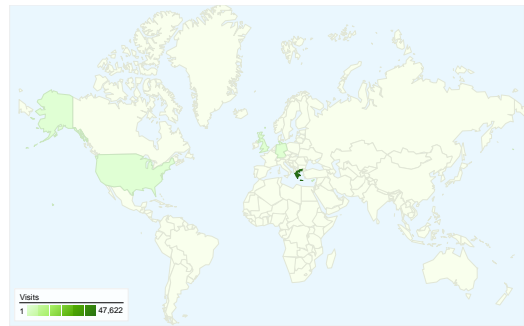

Map Overlay

Browsers and OS

Browser and OS	Visits	% visits
Firefox / Windows	18,978	38.00%
Chrome / Windows	10,482	20.99%
Internet Explorer / Windows	9,705	19.43%
Safari / Macintosh	4,663	9.34%
Firefox / Macintosh	2,128	4.26%

All Traffic Sources

Source/Medium	Visits	% visits
google / organic	34,000	68.08%
(direct) / (none)	6,995	14.01%
vcdc.gr / referral	1,767	3.54%
t.co / referral	1,674	3.35%
careerjet.gr / referral	995	1.99%