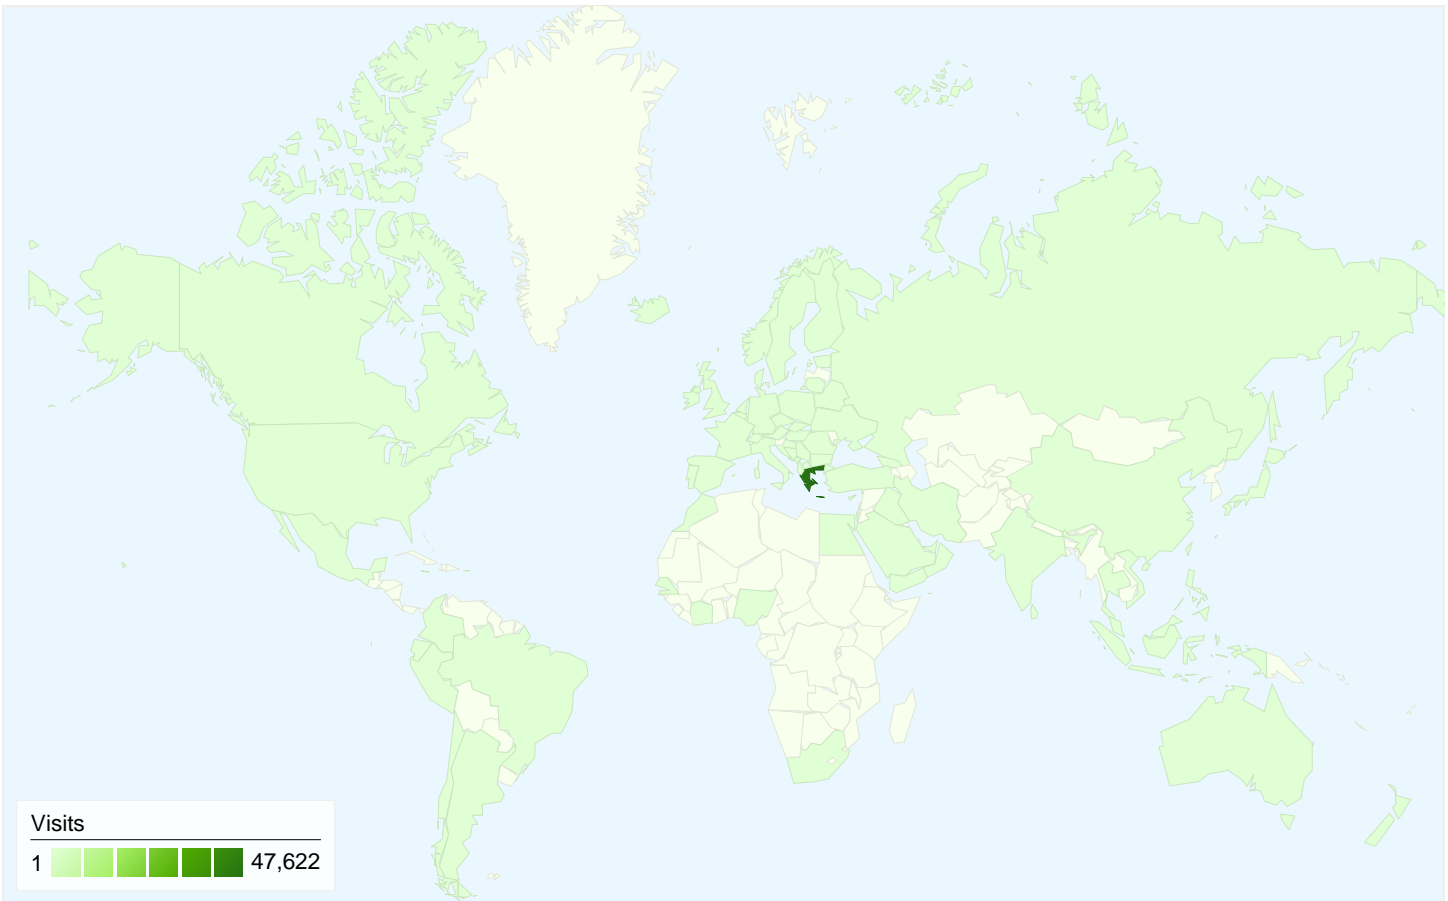

## 33,329 people visited this site

49,941 Visits

33,329 Absolute Unique Visitors

143,691 Pageviews

2.88 Average Pageviews

00:02:48 Time on Site

68.88% Bounce Rate

59.04% New Visits

## 49,940 visits came from 78 countries/territories

## All traffic sources sent 49,940 visits via 249 sources and mediums

## 49,940 visits used 49 browser and OS combinations