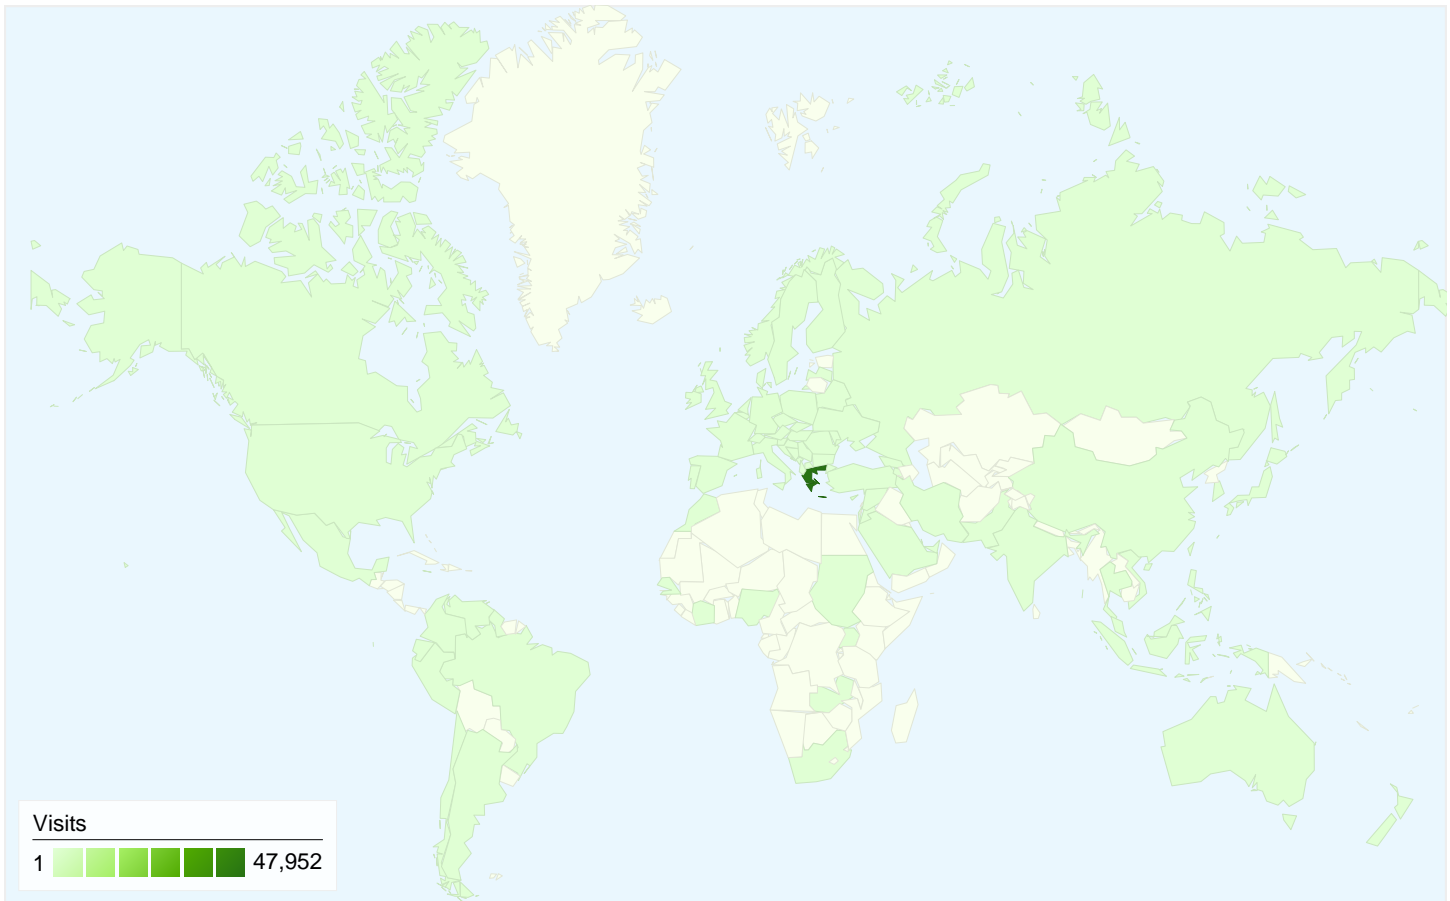

Flash Versions		
Flash Version	Visits	% visits
11.0 r1	16,018	31.67%
10.3 r183	14,267	28.20%
10.3 r181	4,059	8.02%
10.1 r102	3,234	6.39%
(not set)	3,023	5.98%

34,617 people visited this site

50,584 Visits

34,617 Absolute Unique Visitors

145,432 Pageviews

2.88 Average Pageviews

00:02:45 Time on Site

68.63% Bounce Rate

60.23% New Visits

Technical Profile

Browser	Visits	% visits
Firefox	21,608	42.72%
Chrome	12,121	23.96%
Internet Explorer	9,230	18.25%
Safari	5,785	11.44%
Opera	1,100	2.17%

50,584 visits came from 85 countries/territories

Site Usage

Country/Territory	Visits	Pages/Visit	Avg. Time on Site	% New Visits	Bounce Rate
Visits 50,584 % of Site Total: 100.00%	Pages/Visit 2.88 Site Avg: 2.88 (0.00%)	Avg. Time on Site 00:02:45 Site Avg: 00:02:45 (0.00%)	% New Visits 59.62% Site Avg: 60.23% (-1.00%)	Bounce Rate 68.63% Site Avg: 68.63% (0.00%)	
Greece	47,952	2.85	00:02:44	59.24%	68.99%
Cyprus	978	2.59	00:02:28	70.45%	68.92%
Germany	308	7.17	00:07:59	45.13%	47.08%
United Kingdom	291	3.45	00:02:56	58.08%	60.82%
(not set)	139	1.71	00:01:22	68.35%	75.54%
China	127	6.58	00:05:51	41.73%	16.54%
United States	117	3.71	00:05:18	77.78%	68.38%
Netherlands	63	2.63	00:01:12	50.79%	53.97%
Canada	45	3.84	00:03:07	42.22%	28.89%