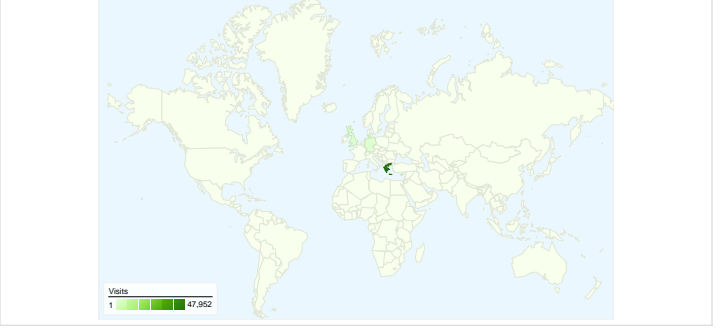

Site Usage

50,584 Visits	68.63% Bounce Rate
145,432 Pageviews	00:02:45 Avg. Time on Site
2.88 Pages/Visit	60.23% % New Visits

Visitors Overview

Map Overlay

Browsers and OS

Browser and OS	Visits	% visits
Firefox / Windows	19,273	38.10%
Chrome / Windows	11,051	21.85%
Internet Explorer / Windows	9,225	18.24%
Safari / Macintosh	4,938	9.76%
Firefox / Macintosh	2,000	3.95%

All Traffic Sources

Source/Medium	Visits	% visits
google / organic	34,970	69.13%
(direct) / (none)	7,019	13.88%
t.co / referral	1,837	3.63%
vcdc.gr / referral	1,408	2.78%
careerjet.gr / referral	1,088	2.15%

50,584 visits came from 85 countries/territories

Site Usage

Country/Territory	Visits	Pages/Visit	Avg. Time on Site	% New Visits	Bounce Rate
Visits 50,584 % of Site Total: 100.00%	Pages/Visit 2.88 Site Avg: 2.88 (0.00%)	Avg. Time on Site 00:02:45 Site Avg: 00:02:45 (0.00%)	% New Visits 59.62% Site Avg: 60.23% (-1.00%)	Bounce Rate 68.63% Site Avg: 68.63% (0.00%)	
Greece	47,952	2.85	00:02:44	59.24%	68.99%
Cyprus	978	2.59	00:02:28	70.45%	68.92%
Germany	308	7.17	00:07:59	45.13%	47.08%
United Kingdom	291	3.45	00:02:56	58.08%	60.82%
(not set)	139	1.71	00:01:22	68.35%	75.54%
China	127	6.58	00:05:51	41.73%	16.54%
United States	117	3.71	00:05:18	77.78%	68.38%
Netherlands	63	2.63	00:01:12	50.79%	53.97%
Canada	45	3.84	00:03:07	42.22%	28.89%