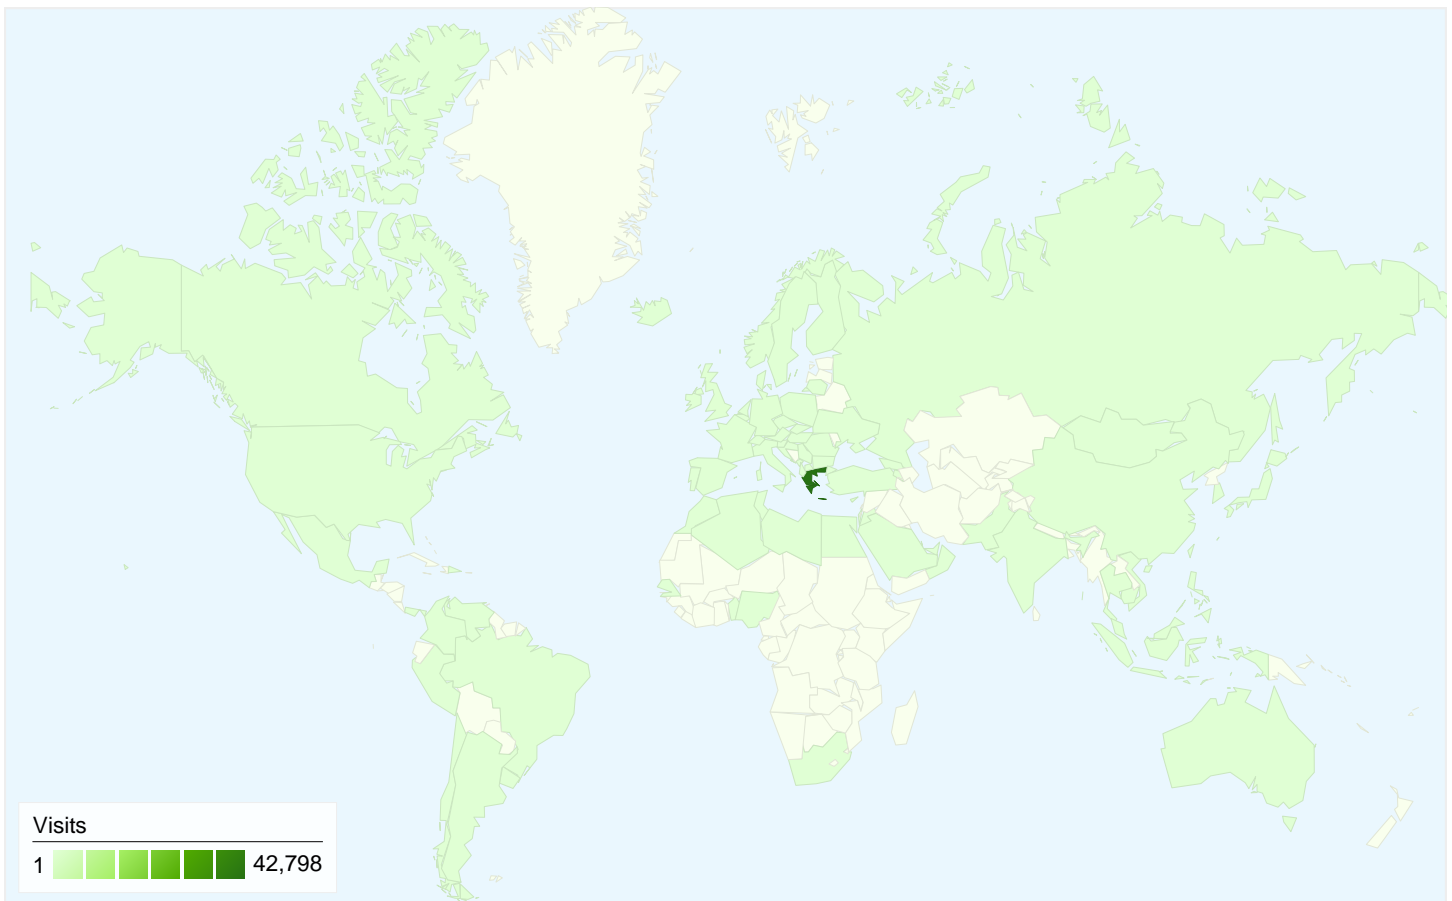

## 28,379 people visited this site

44,883 Visits

28,379 Absolute Unique Visitors

127,010 Pageviews

2.83 Average Pageviews

00:02:30 Time on Site

69.09% Bounce Rate

62.38% New Visits

## 44,883 visits came from 81 countries/territories

## All traffic sources sent 44,883 visits via 166 sources and mediums

## 44,883 visits used 51 browser and OS combinations