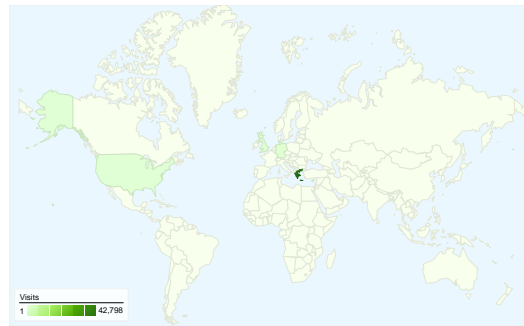

Map Overlay

Browsers and OS

Browser and OS	Visits	% visits
Firefox / Windows	17,229	38.39%
Chrome / Windows	10,083	22.47%
Internet Explorer / Windows	8,453	18.83%
Safari / Macintosh	4,273	9.52%
Firefox / Macintosh	1,481	3.30%

All Traffic Sources

Source/Medium	Visits	% visits
google / organic	32,915	73.34%
(direct) / (none)	5,570	12.41%
vcdd.gr / referral	1,274	2.84%
t.co / referral	1,237	2.76%
feedburner / feed	894	1.99%