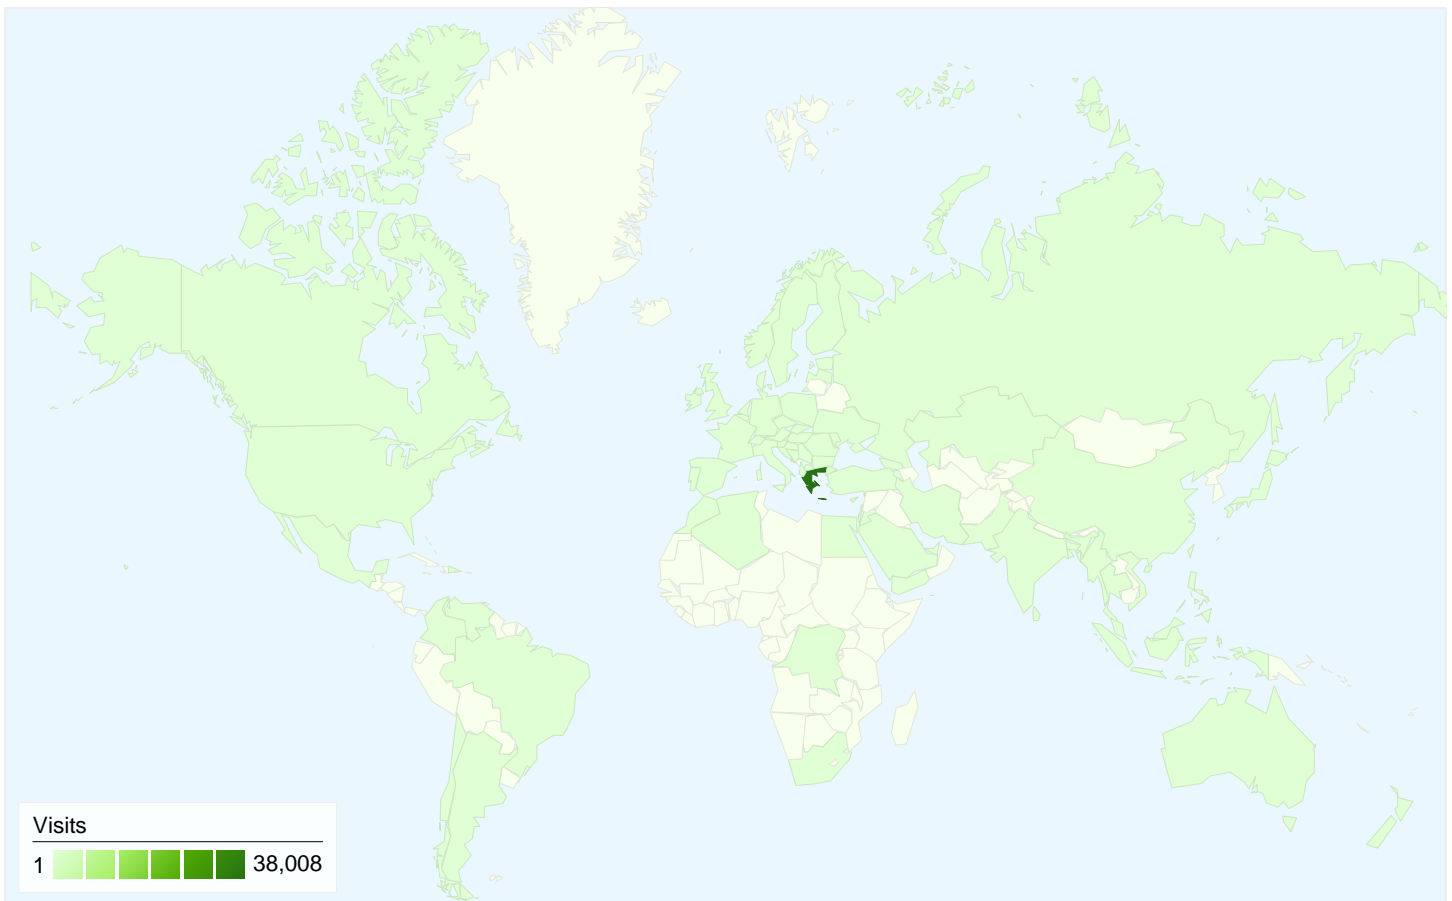

All Traffic Sources

Source/Medium	Visits	% visits
google / organic	29,668	74.42%
(direct) / (none)	4,632	11.62%
vcdc.gr / referral	1,158	2.90%
t.co / referral	1,150	2.88%
feedburner / feed	882	2.21%

Flash Versions		
Flash Version	Visits	% visits
11.1 r102	22,716	56.98%
10.3 r183	2,810	7.05%
11.0 r1	2,699	6.77%
(not set)	2,531	6.35%
10.3 r181	2,068	5.19%

25,291 people visited this site

39,864 Visits

25,291 Absolute Unique Visitors

109,731 Pageviews

2.75 Average Pageviews

00:02:15 Time on Site

70.75% Bounce Rate

62.51% New Visits

Technical Profile

Browser	Visits	% visits
Firefox	16,529	41.46%
Chrome	10,324	25.90%
Internet Explorer	7,272	18.24%
Safari	4,304	10.80%
Opera	865	2.17%

39,864 visits came from 80 countries/territories

Site Usage

Visits	Pages/Visit	Avg. Time on Site	% New Visits	Bounce Rate	
39,864 % of Site Total: 100.00%	2.75 Site Avg: 2.75 (0.00%)	00:02:15 Site Avg: 00:02:15 (0.00%)	61.97% Site Avg: 62.51% (-0.87%)	70.75% Site Avg: 70.75% (0.00%)	
Country/Territory	Visits	Pages/Visit	Avg. Time on Site	% New Visits	Bounce Rate
Greece	38,008	2.76	00:02:15	61.69%	70.99%
Cyprus	591	2.27	00:01:43	75.47%	71.91%
Germany	243	4.81	00:03:53	45.68%	47.33%
United Kingdom	157	2.40	00:01:42	64.97%	68.15%
(not set)	120	1.88	00:01:38	65.00%	75.83%
United States	96	2.68	00:01:32	84.38%	56.25%
Netherlands	95	3.87	00:06:09	17.89%	30.53%
China	61	6.18	00:06:49	59.02%	24.59%
France	53	1.13	00:00:04	84.91%	92.45%