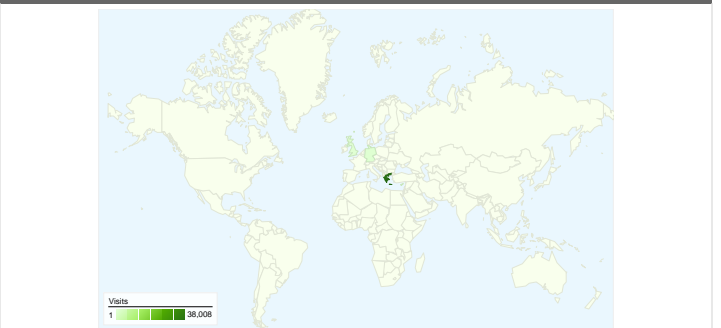

Site Usage

39,864 Visits	70.75% Bounce Rate
109,731 Pageviews	00:02:15 Avg. Time on Site
2.75 Pages/Visit	62.51% % New Visits

Visitors Overview

Map Overlay

Browsers and OS

Browser and OS	Visits	% visits
Firefox / Windows	15,000	37.63%
Chrome / Windows	9,530	23.91%
Internet Explorer / Windows	7,268	18.23%
Safari / Macintosh	3,541	8.88%
Firefox / Macintosh	1,270	3.19%

25,291 people visited this site

39,864 Visits

25,291 Absolute Unique Visitors

109,731 Pageviews

2.75 Average Pageviews

00:02:15 Time on Site

70.75% Bounce Rate

62.51% New Visits