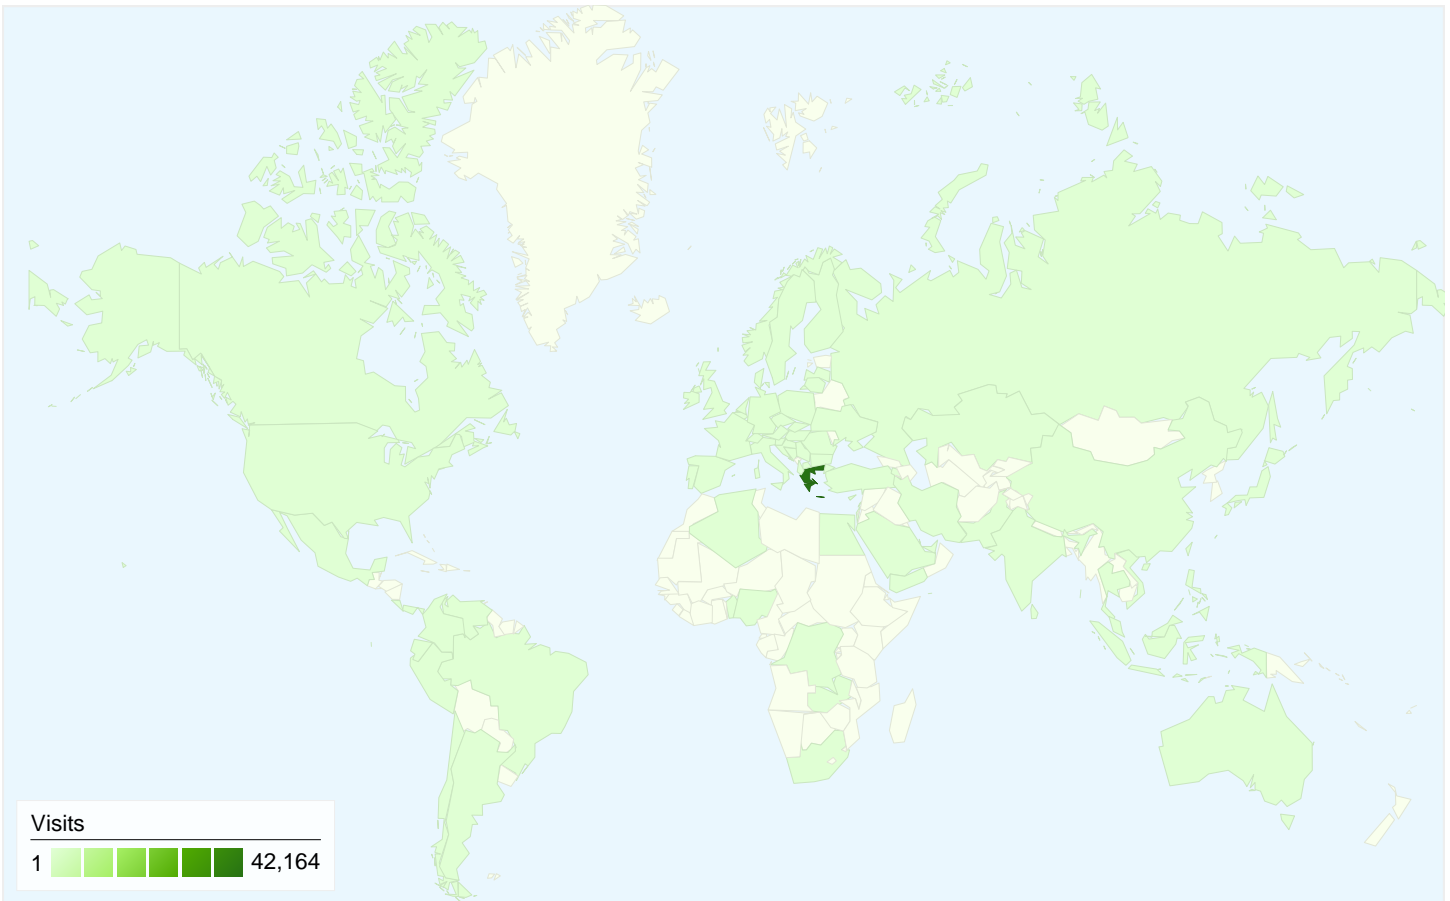

All Traffic Sources

Source/Medium	Visits	% visits
google / organic	33,795	75.88%
(direct) / (none)	4,999	11.22%
vcdc.gr / referral	1,521	3.42%
t.co / referral	1,235	2.77%
feedburner / feed	537	1.21%

Flash Versions		
Flash Version	Visits	% visits
11.1 r102	28,190	63.30%
10.3 r183	2,927	6.57%
(not set)	2,702	6.07%
11.0 r1	2,056	4.62%
10.3 r181	1,956	4.39%

28,509 people visited this site

44,535 Visits

28,509 Absolute Unique Visitors

116,803 Pageviews

2.62 Average Pageviews

00:02:17 Time on Site

72.02% Bounce Rate

63.71% New Visits

Technical Profile

Browser	Visits	% visits
Firefox	17,866	40.12%
Chrome	12,220	27.44%
Internet Explorer	8,129	18.25%
Safari	4,757	10.68%
Opera	944	2.12%

44,535 visits came from 77 countries/territories

Site Usage

Visits	Pages/Visit	Avg. Time on Site	% New Visits	Bounce Rate	
44,535 % of Site Total: 100.00%	2.62 Site Avg: 2.62 (0.00%)	00:02:17 Site Avg: 00:02:17 (0.00%)	63.10% Site Avg: 63.71% (-0.96%)	72.02% Site Avg: 72.02% (0.00%)	
Country/Territory	Visits	Pages/Visit	Avg. Time on Site	% New Visits	Bounce Rate
Greece	42,164	2.62	00:02:18	62.79%	72.20%
Cyprus	707	2.65	00:02:03	74.12%	73.55%
(not set)	341	2.31	00:01:36	64.81%	77.13%
Germany	291	4.66	00:05:18	49.14%	50.17%
United Kingdom	200	2.62	00:01:51	68.00%	69.00%
Netherlands	130	2.52	00:01:29	14.62%	45.38%
United States	97	2.11	00:01:16	87.63%	72.16%
China	72	5.49	00:04:15	75.00%	15.28%
France	49	1.10	00:00:32	85.71%	93.88%