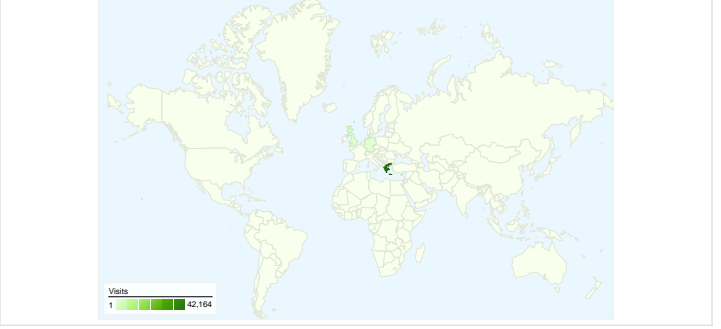

Site Usage

44,535 Visits	72.02% Bounce Rate
116,803 Pageviews	00:02:17 Avg. Time on Site
2.62 Pages/Visit	63.71% % New Visits

Visitors Overview

Map Overlay

Browsers and OS

Browser and OS	Visits	% visits
Firefox / Windows	16,134	36.23%
Chrome / Windows	11,220	25.19%
Internet Explorer / Windows	8,126	18.25%
Safari / Macintosh	3,934	8.83%
Firefox / Macintosh	1,376	3.09%

28,509 people visited this site

44,535 Visits

28,509 Absolute Unique Visitors

116,803 Pageviews

2.62 Average Pageviews

00:02:17 Time on Site

72.02% Bounce Rate

63.71% New Visits