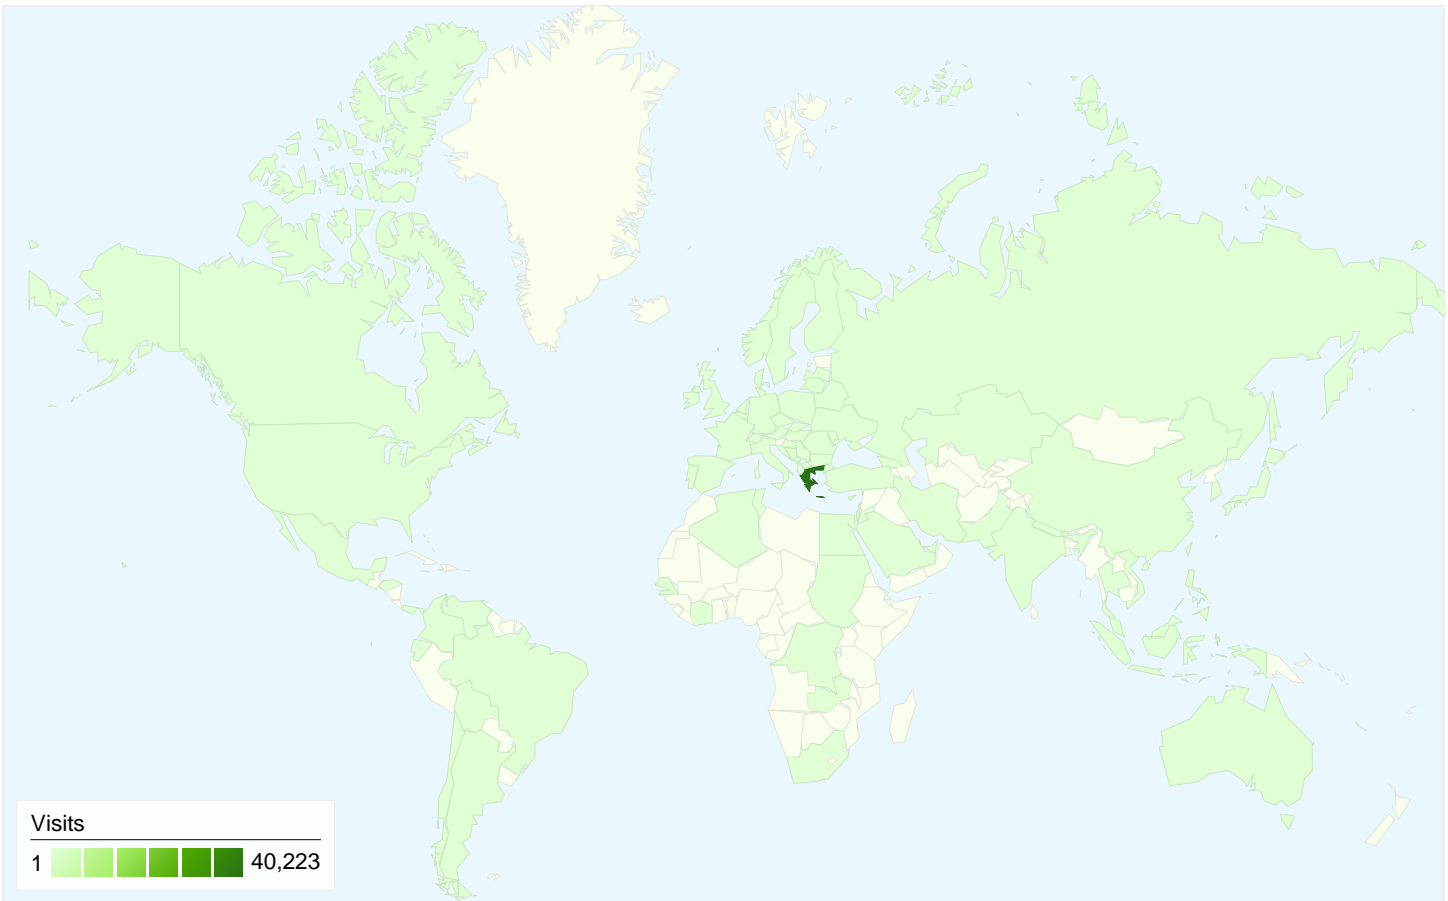

Flash Versions		
Flash Version	Visits	% visits
11.1 r102	28,082	66.30%
(not set)	2,639	6.23%
10.3 r183	2,630	6.21%
10.3 r181	1,713	4.04%
11.0 r1	1,578	3.73%

27,033 people visited this site

42,357 Visits

27,033 Absolute Unique Visitors

117,525 Pageviews

2.77 Average Pageviews

00:02:30 Time on Site

70.29% Bounce Rate

62.90% New Visits

Technical Profile

Browser	Visits	% visits
Firefox	16,797	39.66%
Chrome	12,217	28.84%
Internet Explorer	7,274	17.17%
Safari	4,638	10.95%
Opera	784	1.85%

42,357 visits came from 86 countries/territories

Site Usage

Country/Territory	Visits	Pages/Visit	Avg. Time on Site	% New Visits	Bounce Rate
Visits 42,357 % of Site Total: 100.00%	Pages/Visit 2.77 Site Avg: 2.77 (0.00%)	Avg. Time on Site 00:02:30 Site Avg: 00:02:30 (0.00%)	% New Visits 62.30% Site Avg: 62.90% (-0.96%)	Bounce Rate 70.29% Site Avg: 70.29% (0.00%)	
Country/Territory	Visits	Pages/Visit	Avg. Time on Site	% New Visits	Bounce Rate
Greece	40,223	2.76	00:02:28	61.87%	70.65%
Cyprus	662	2.43	00:02:10	73.41%	70.54%
Germany	287	6.60	00:10:03	49.48%	48.43%
United Kingdom	219	2.57	00:02:09	66.21%	66.67%
Netherlands	124	2.73	00:01:27	23.39%	42.74%
United States	107	2.37	00:01:27	91.59%	65.42%
China	105	5.32	00:04:47	78.10%	13.33%
(not set)	104	2.91	00:03:44	67.31%	72.12%
France	55	2.04	00:02:13	83.64%	76.36%