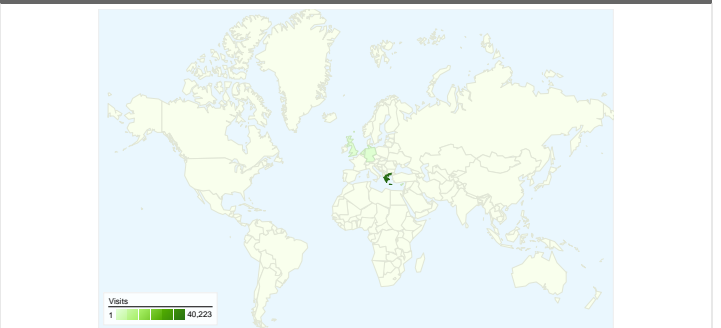

Site Usage

42,357 Visits	70.29% Bounce Rate
117,525 Pageviews	00:02:30 Avg. Time on Site
2.77 Pages/Visit	62.90% % New Visits

Visitors Overview

Map Overlay

Browsers and OS

Browser and OS	Visits	% visits
Firefox / Windows	15,020	35.46%
Chrome / Windows	11,229	26.51%
Internet Explorer / Windows	7,270	17.16%
Safari / Macintosh	3,776	8.91%
Firefox / Macintosh	1,413	3.34%

42,357 visits came from 86 countries/territories

Site Usage

Country/Territory	Visits	Pages/Visit	Avg. Time on Site	% New Visits	Bounce Rate
Visits 42,357 % of Site Total: 100.00%	Pages/Visit 2.77 Site Avg: 2.77 (0.00%)	Avg. Time on Site 00:02:30 Site Avg: 00:02:30 (0.00%)	% New Visits 62.30% Site Avg: 62.90% (-0.96%)	Bounce Rate 70.29% Site Avg: 70.29% (0.00%)	
Country/Territory	Visits	Pages/Visit	Avg. Time on Site	% New Visits	Bounce Rate
Greece	40,223	2.76	00:02:28	61.87%	70.65%
Cyprus	662	2.43	00:02:10	73.41%	70.54%
Germany	287	6.60	00:10:03	49.48%	48.43%
United Kingdom	219	2.57	00:02:09	66.21%	66.67%
Netherlands	124	2.73	00:01:27	23.39%	42.74%
United States	107	2.37	00:01:27	91.59%	65.42%
China	105	5.32	00:04:47	78.10%	13.33%
(not set)	104	2.91	00:03:44	67.31%	72.12%
France	55	2.04	00:02:13	83.64%	76.36%