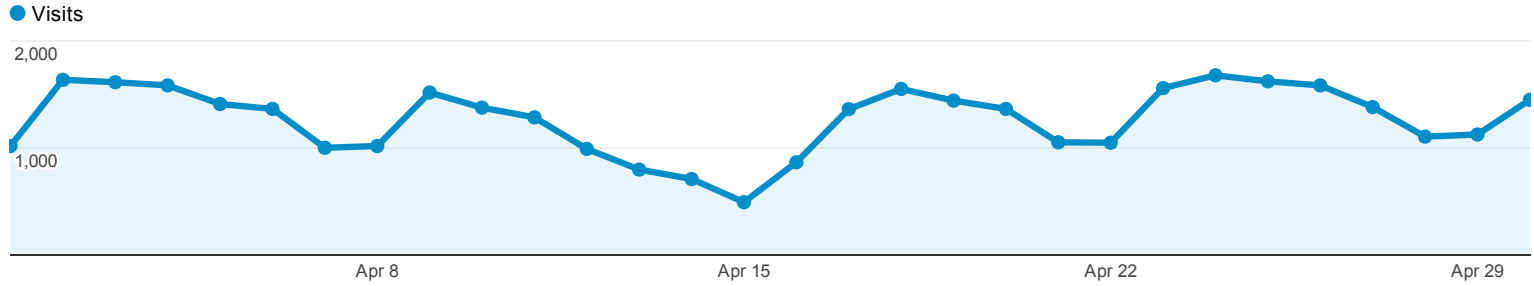

Visitors Overview

% of visits : 100.00%

Overview

27,050 people visited this site

-  **Visits: 37,936**
-  **Unique Visitors: 27,050**
-  **Pageviews: 97,621**
-  **Pages / Visit: 2.57**
-  **Avg. Visit Duration: 00:02:06**
-  **Bounce Rate: 70.54%**
-  **% New Visits: 63.29%**

63.35% New Visitor
24,032 Visits

36.65% Returning Visitor
13,904 Visits

Browser	Visits	% Visits
1. Firefox	14,851	39.15%
2. Chrome	11,274	29.72%
3. Internet Explorer	5,978	15.76%
4. Safari	4,406	11.61%
5. Opera	834	2.20%
6. Android Browser	264	0.70%
7. Mozilla Compatible Agent	115	0.30%
8. Opera Mini	110	0.29%
9. IE with Chrome Frame	67	0.18%
10. RockMelt	7	0.02%