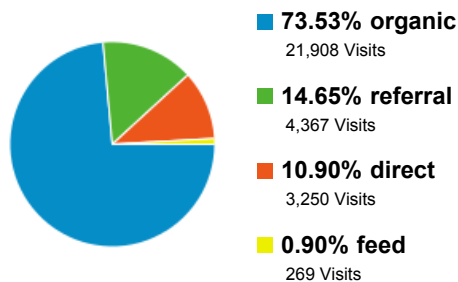

My Dashboard

Unique Visitors

21,799
% of Total: 100.00% (21,799)

Visits

29,794
% of Total: 100.00% (29,794)

Pageviews

77,025
% of Total: 100.00% (77,025)

Avg. Visit Duration

00:01:58
Site Avg: 00:01:58 (0.00%)

Pages / Visit

2.59
Site Avg: 2.59 (0.00%)

Bounce Rate

72.16%
Site Avg: 72.16% (0.00%)

Visits

Visits by Traffic Type

Visits and Pages / Visit by Visitor Type

Visitor Type	Visits	Pages / Visit
New Visitor	19,692	2.15
Returning Visitor	10,102	3.43

Aug 1, 2012 - Aug 31, 2012

Visits and Pages / Visit by Operating S...

Operating System	Visits	Pages / Visit
Windows	24,111	2.62
Macintosh	3,612	2.79
iOS	1,087	1.71
Android	506	1.66
Linux	350	2.45
(not set)	77	1.32
SymbianOS	22	1.09
Windows Ph one	16	1.25
BlackBerry	5	1.20
Nokia	4	1.00