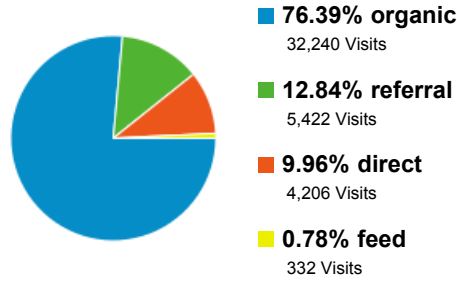

My Dashboard

Unique Visitors

30,389
% of Total: 100.00% (30,389)

Visits

42,200
% of Total: 100.00% (42,200)

Pageviews

109,345
% of Total: 100.00% (109,345)

Avg. Visit Duration

00:02:11
Site Avg: 00:02:11 (0.00%)

Pages / Visit

2.59
Site Avg: 2.59 (0.00%)

Bounce Rate

71.09%
Site Avg: 71.09% (0.00%)

Visits

Visits by Traffic Type

Visits and Pages / Visit by Operating System

Operating System	Visits	Pages / Visit
Windows	33,816	2.57
Macintosh	5,695	3.10
iOS	1,537	1.76
Android	615	1.86
Linux	402	1.93
(not set)	65	1.42
Windows Phone	30	2.33
SymbianOS	19	1.26
Playstation 3	7	1.00
BlackBerry	5	3.60