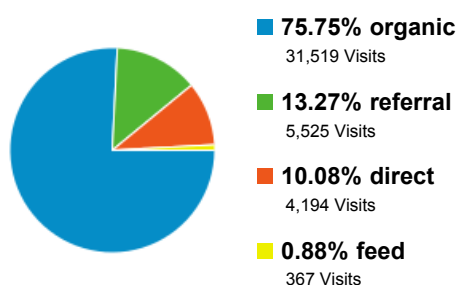

My Dashboard

Oct 1, 2012 - Oct 31, 2012

Unique Visitors

29,844
% of Total: 100.00% (29,844)

Visits

41,605
% of Total: 100.00% (41,605)

Pageviews

104,217
% of Total: 100.00% (104,217)

Avg. Visit Duration

00:01:56
Site Avg: 00:01:56 (0.00%)

Pages / Visit

2.50
Site Avg: 2.50 (0.00%)

Bounce Rate

70.68%
Site Avg: 70.68% (0.00%)

Visits

Visits by Traffic Type

Visits and Pages / Visit by Visitor Type

Visitor Type	Visits	Pages / Visit
New Visitor	26,973	2.09
Returning Visitor	14,632	3.28

Visits and Pages / Visit by Operating S...

Operating System	Visits	Pages / Visit
Windows	33,337	2.45
Macintosh	5,865	3.10
iOS	1,271	1.75
Android	599	1.88
Linux	409	1.97
(not set)	61	1.11
SymbianOS	26	1.65
Windows Ph one	16	1.75
Playstation 3	8	1.50
BlackBerry	5	1.00