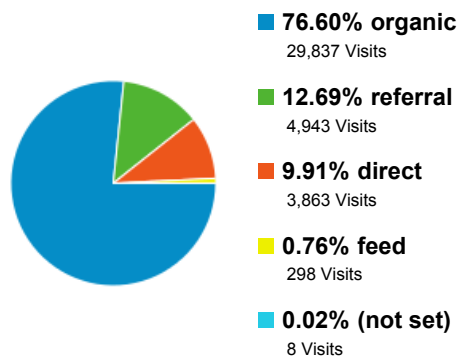

My Dashboard

Nov 1, 2012 - Nov 30, 2012

Unique Visitors

**28,234**  
% of Total: 100.00% (28,234)

Visits

**38,949**  
% of Total: 100.00% (38,949)

Pageviews

**97,692**  
% of Total: 100.00% (97,692)

Avg. Visit Duration

**00:02:07**  
Site Avg: 00:02:07 (0.00%)

Pages / Visit

**2.51**  
Site Avg: 2.51 (0.00%)

Bounce Rate

**70.97%**  
Site Avg: 70.97% (0.00%)

Visits

Visits by Traffic Type

Visits and Pages / Visit by Visitor Type

Visitor Type	Visits	Pages / Visit
New Visitor	25,574	2.01
Returning Visitor	13,375	3.45

Visits and Pages / Visit by Operating S...

Operating System	Visits	Pages / Visit
Windows	31,208	2.44
Macintosh	5,362	3.14
iOS	1,290	1.98
Android	596	1.86
Linux	379	1.97
(not set)	70	1.13
Windows Phone	23	1.13
SymbianOS	11	1.00
BlackBerry	4	1.25
Nokia	4	1.25

Visits and Pages / Visit by Browser

Browser	Visits	Pages / Visit
Chrome	14,610	2.27
Firefox	13,424	3.16
Internet Explorer	4,984	1.59
Safari	4,494	2.60
Opera	602	1.97
Android Browser	522	1.86
Safari (in-app)	148	1.36
Opera Mini	65	1.15
Mozilla Compatible Agent	45	1.33
IE with Chrome Frame	37	1.24