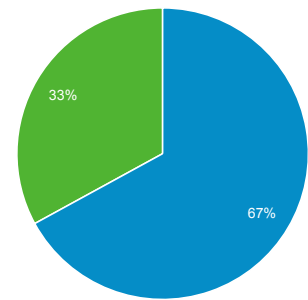

Audience Overview

1 May 2013 - 31 May 2013

Overview

27,593 people visited this site

<p>Visits</p> <p>37,039</p>	<p>Unique Visitors</p> <p>27,593</p>	<p>Pageviews</p> <p>76,461</p>
<p>Pages / Visit</p> <p>2.06</p>	<p>Avg. Visit Duration</p> <p>00:01:36</p>	<p>Bounce Rate</p> <p>74.62%</p>
<p>% New Visits</p> <p>66.96%</p>		

■ New Visitor ■ Returning Visitor

Language	Visits	% Visits
1. el	14,240	38.45%
2. en-us	10,873	29.36%
3. el-gr	10,049	27.13%
4. en	848	2.29%
5. en-gb	608	1.64%
6. de-de	66	0.18%
7. de	57	0.15%
8. es	39	0.11%
9. ru	26	0.07%
10. ru-ru	20	0.05%