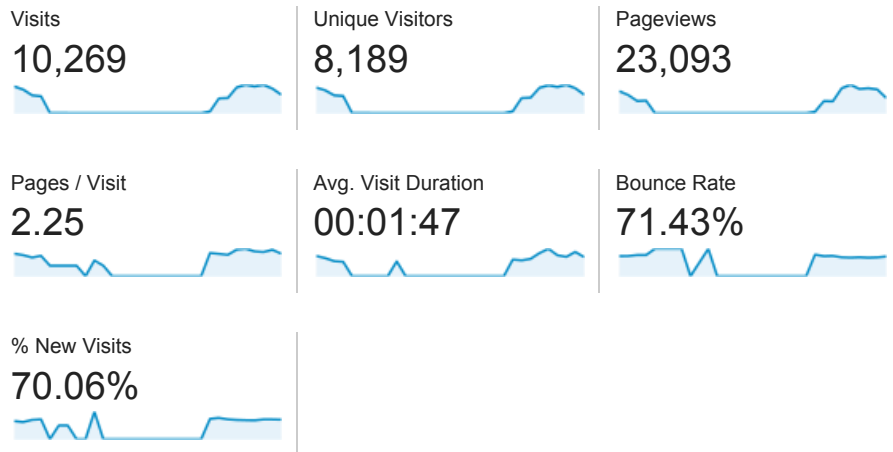

1 Aug 2013 - 31 Aug 2013

Audience Overview

Overview

8,189 people visited this site

■ New Visitor ■ Returning Visitor

Language	Visits	% Visits
1. el	3,732	36.34%
2. el-gr	3,164	30.81%
3. en-us	2,845	27.70%
4. en	263	2.56%
5. en-gb	145	1.41%
6. de-de	19	0.19%
7. de	12	0.12%
8. ru	11	0.11%
9. it-it	9	0.09%
10. es	8	0.08%