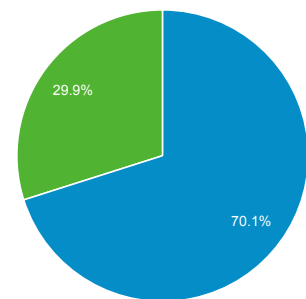

1 Aug 2013 - 31 Aug 2013

Audience Overview

Overview

8,189 people visited this site

■ New Visitor ■ Returning Visitor

Language	Visits	% Visits
1. el	3,732	36.34%
2. el-gr	3,164	30.81%
3. en-us	2,845	27.70%
4. en	263	2.56%
5. en-gb	145	1.41%
6. de-de	19	0.19%
7. de	12	0.12%
8. ru	11	0.11%
9. it-it	9	0.09%
10. es	8	0.08%