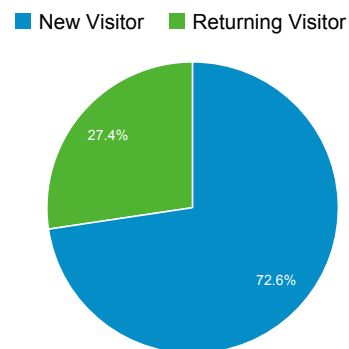

Audience Overview

1 Oct 2013 - 31 Oct 2013

Overview

23,910 people visited this site

Language	Visits	% Visits
1. el	11,570	38.45%
2. el-gr	9,135	30.36%
3. en-us	8,100	26.92%
4. en	554	1.84%
5. en-gb	433	1.44%
6. de-de	46	0.15%
7. de	26	0.09%
8. zh-cn	25	0.08%
9. fr	19	0.06%
10. it-it	19	0.06%