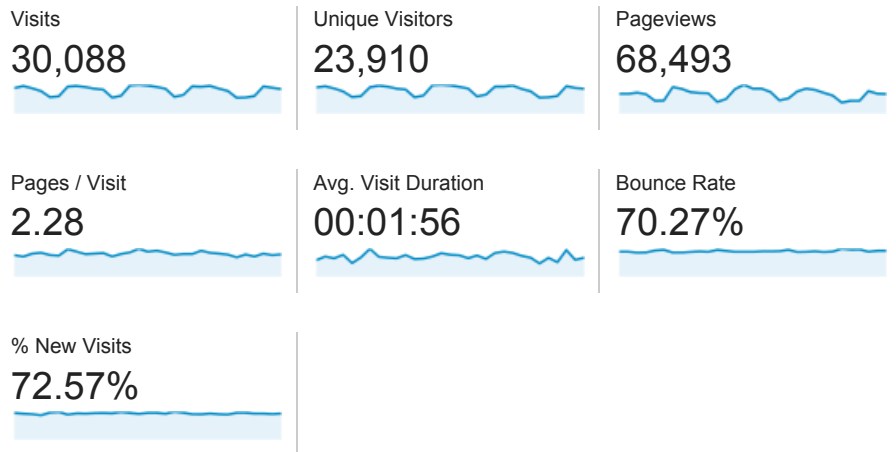

Audience Overview

1 Oct 2013 - 31 Oct 2013

Overview

23,910 people visited this site

Language	Visits	% Visits
1. el	11,570	38.45%
2. el-gr	9,135	30.36%
3. en-us	8,100	26.92%
4. en	554	1.84%
5. en-gb	433	1.44%
6. de-de	46	0.15%
7. de	26	0.09%
8. zh-cn	25	0.08%
9. fr	19	0.06%
10. it-it	19	0.06%